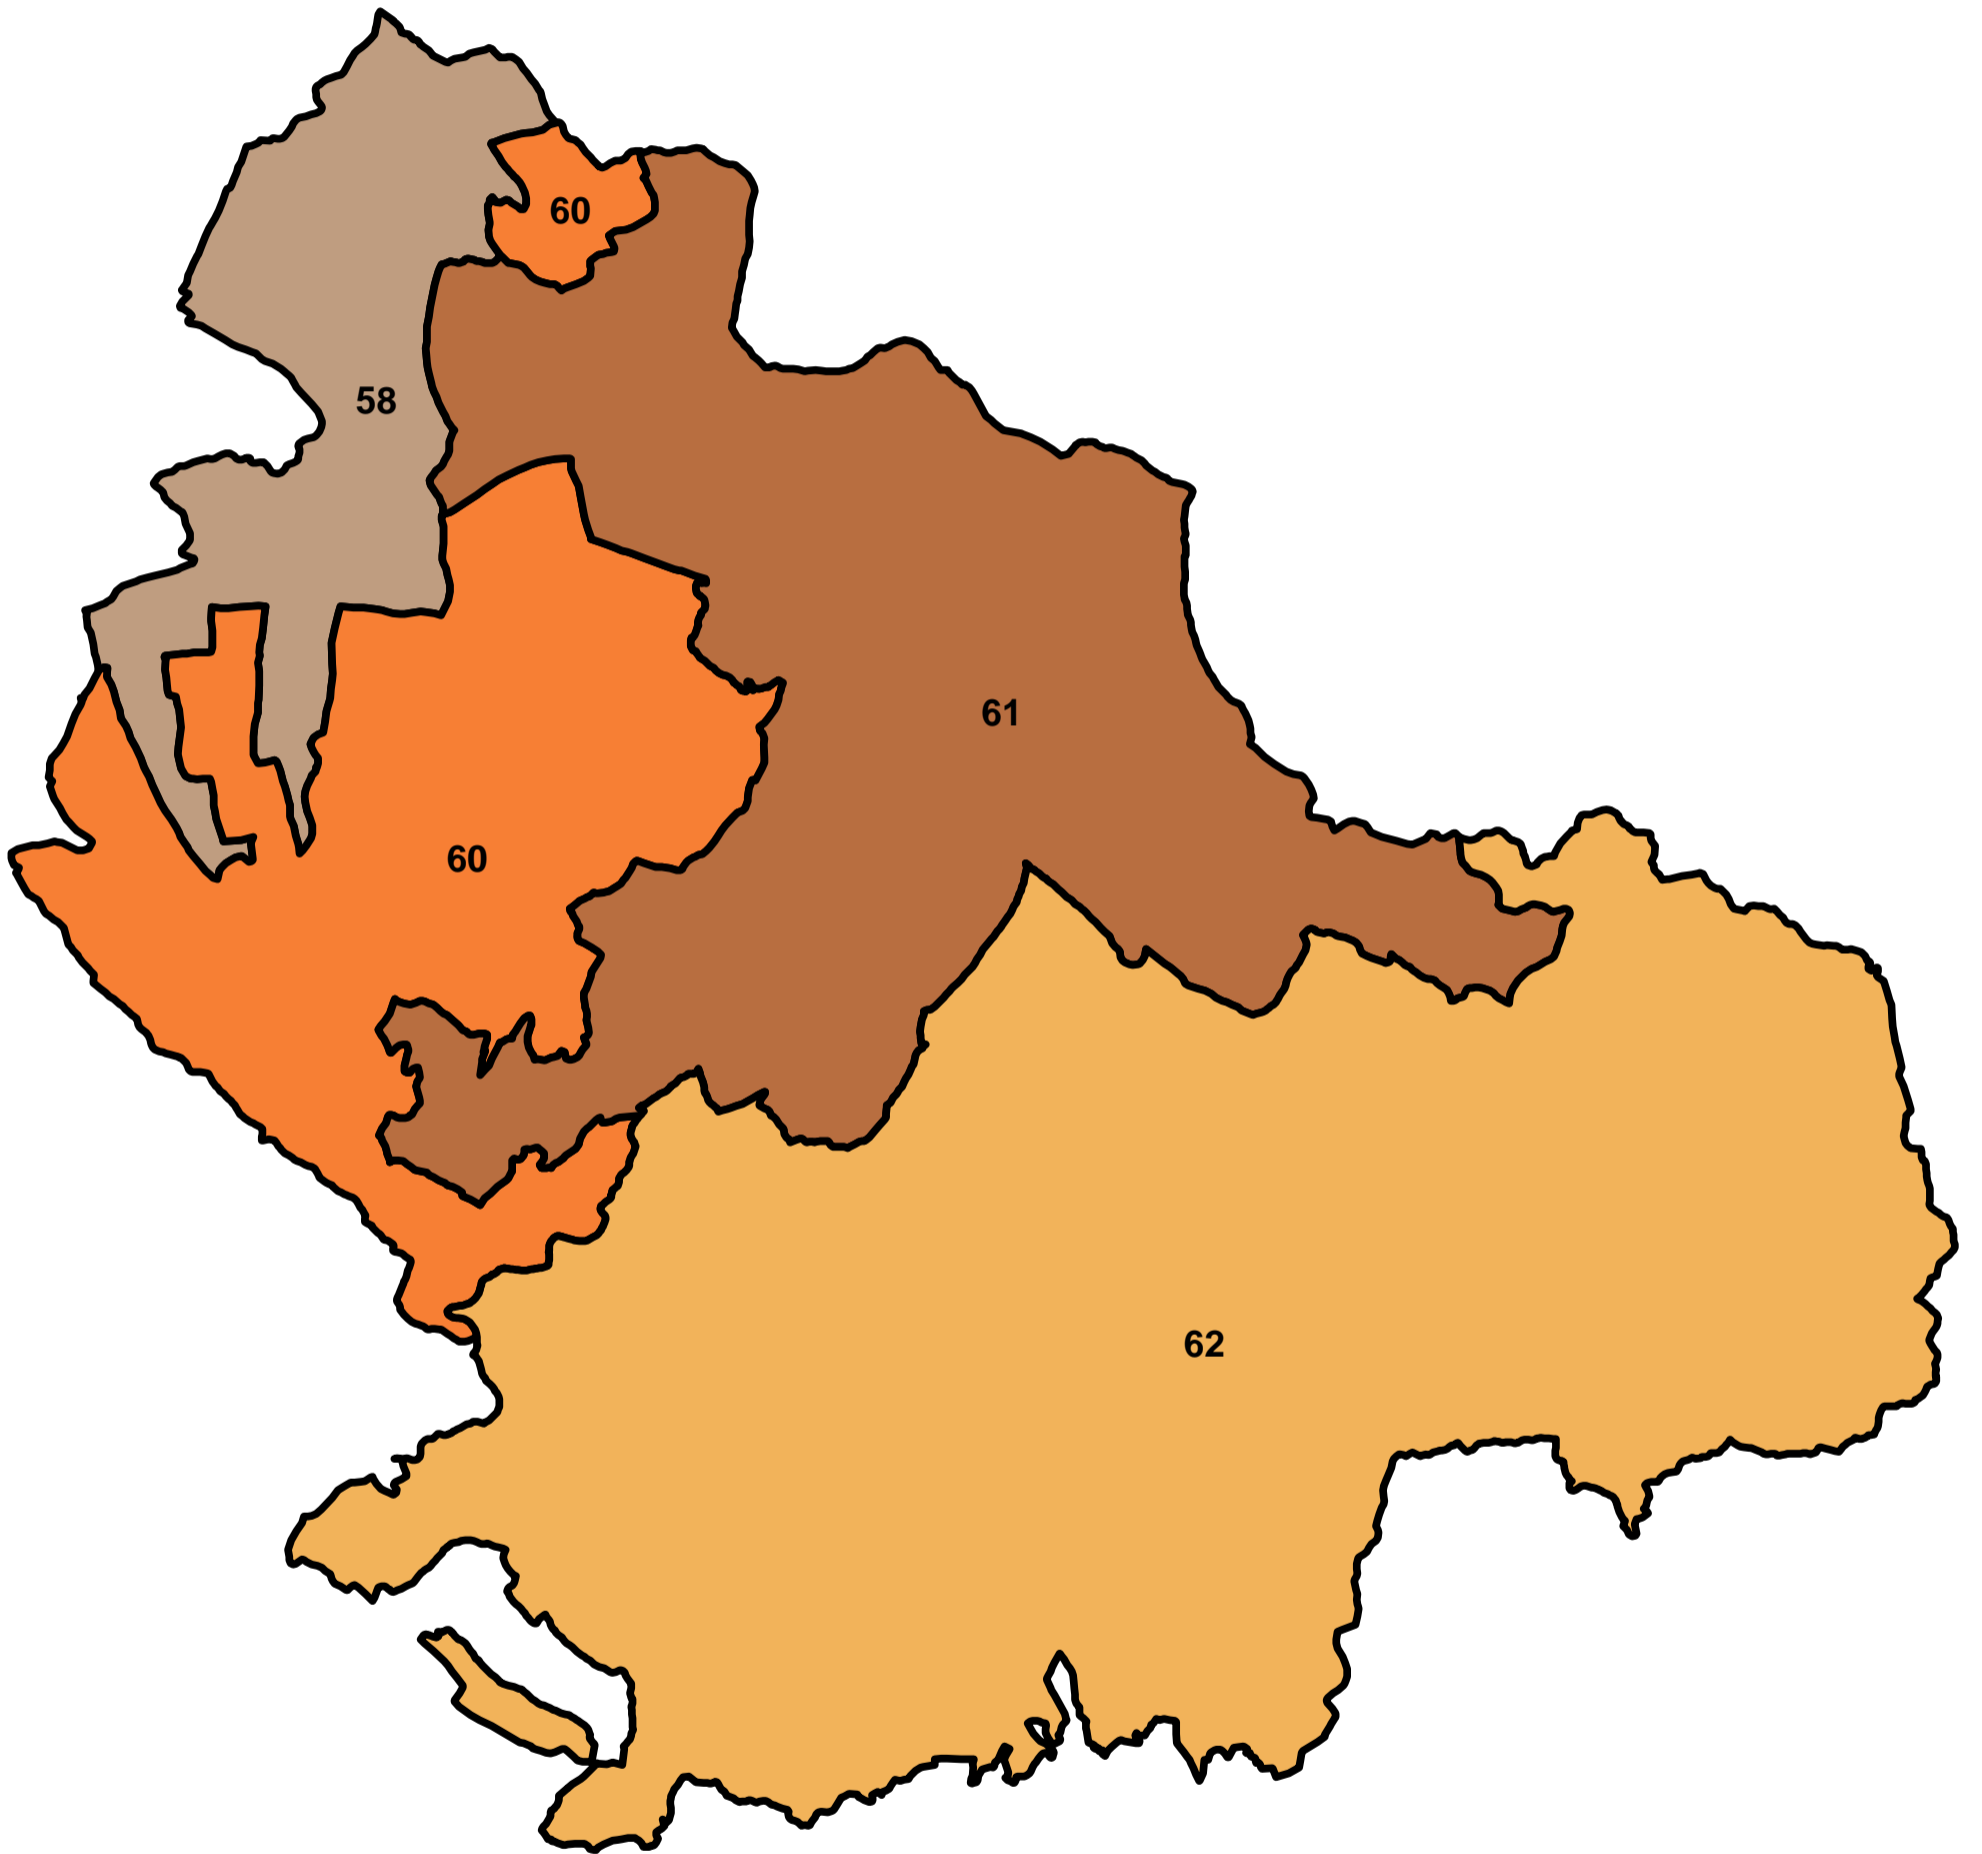

MAP SHOWING THE ASSEMBLY SEGMENTS OF DISTRICT UDHAMPUR

UDHAMPUR ASSEMBLY CONSTITUENCIES

- 58-REASI
- 60-UDHAMPUR
- 61-CHENANI
- 62-RAMNAGAR

Map not to scale

Prepared by NIC J&K