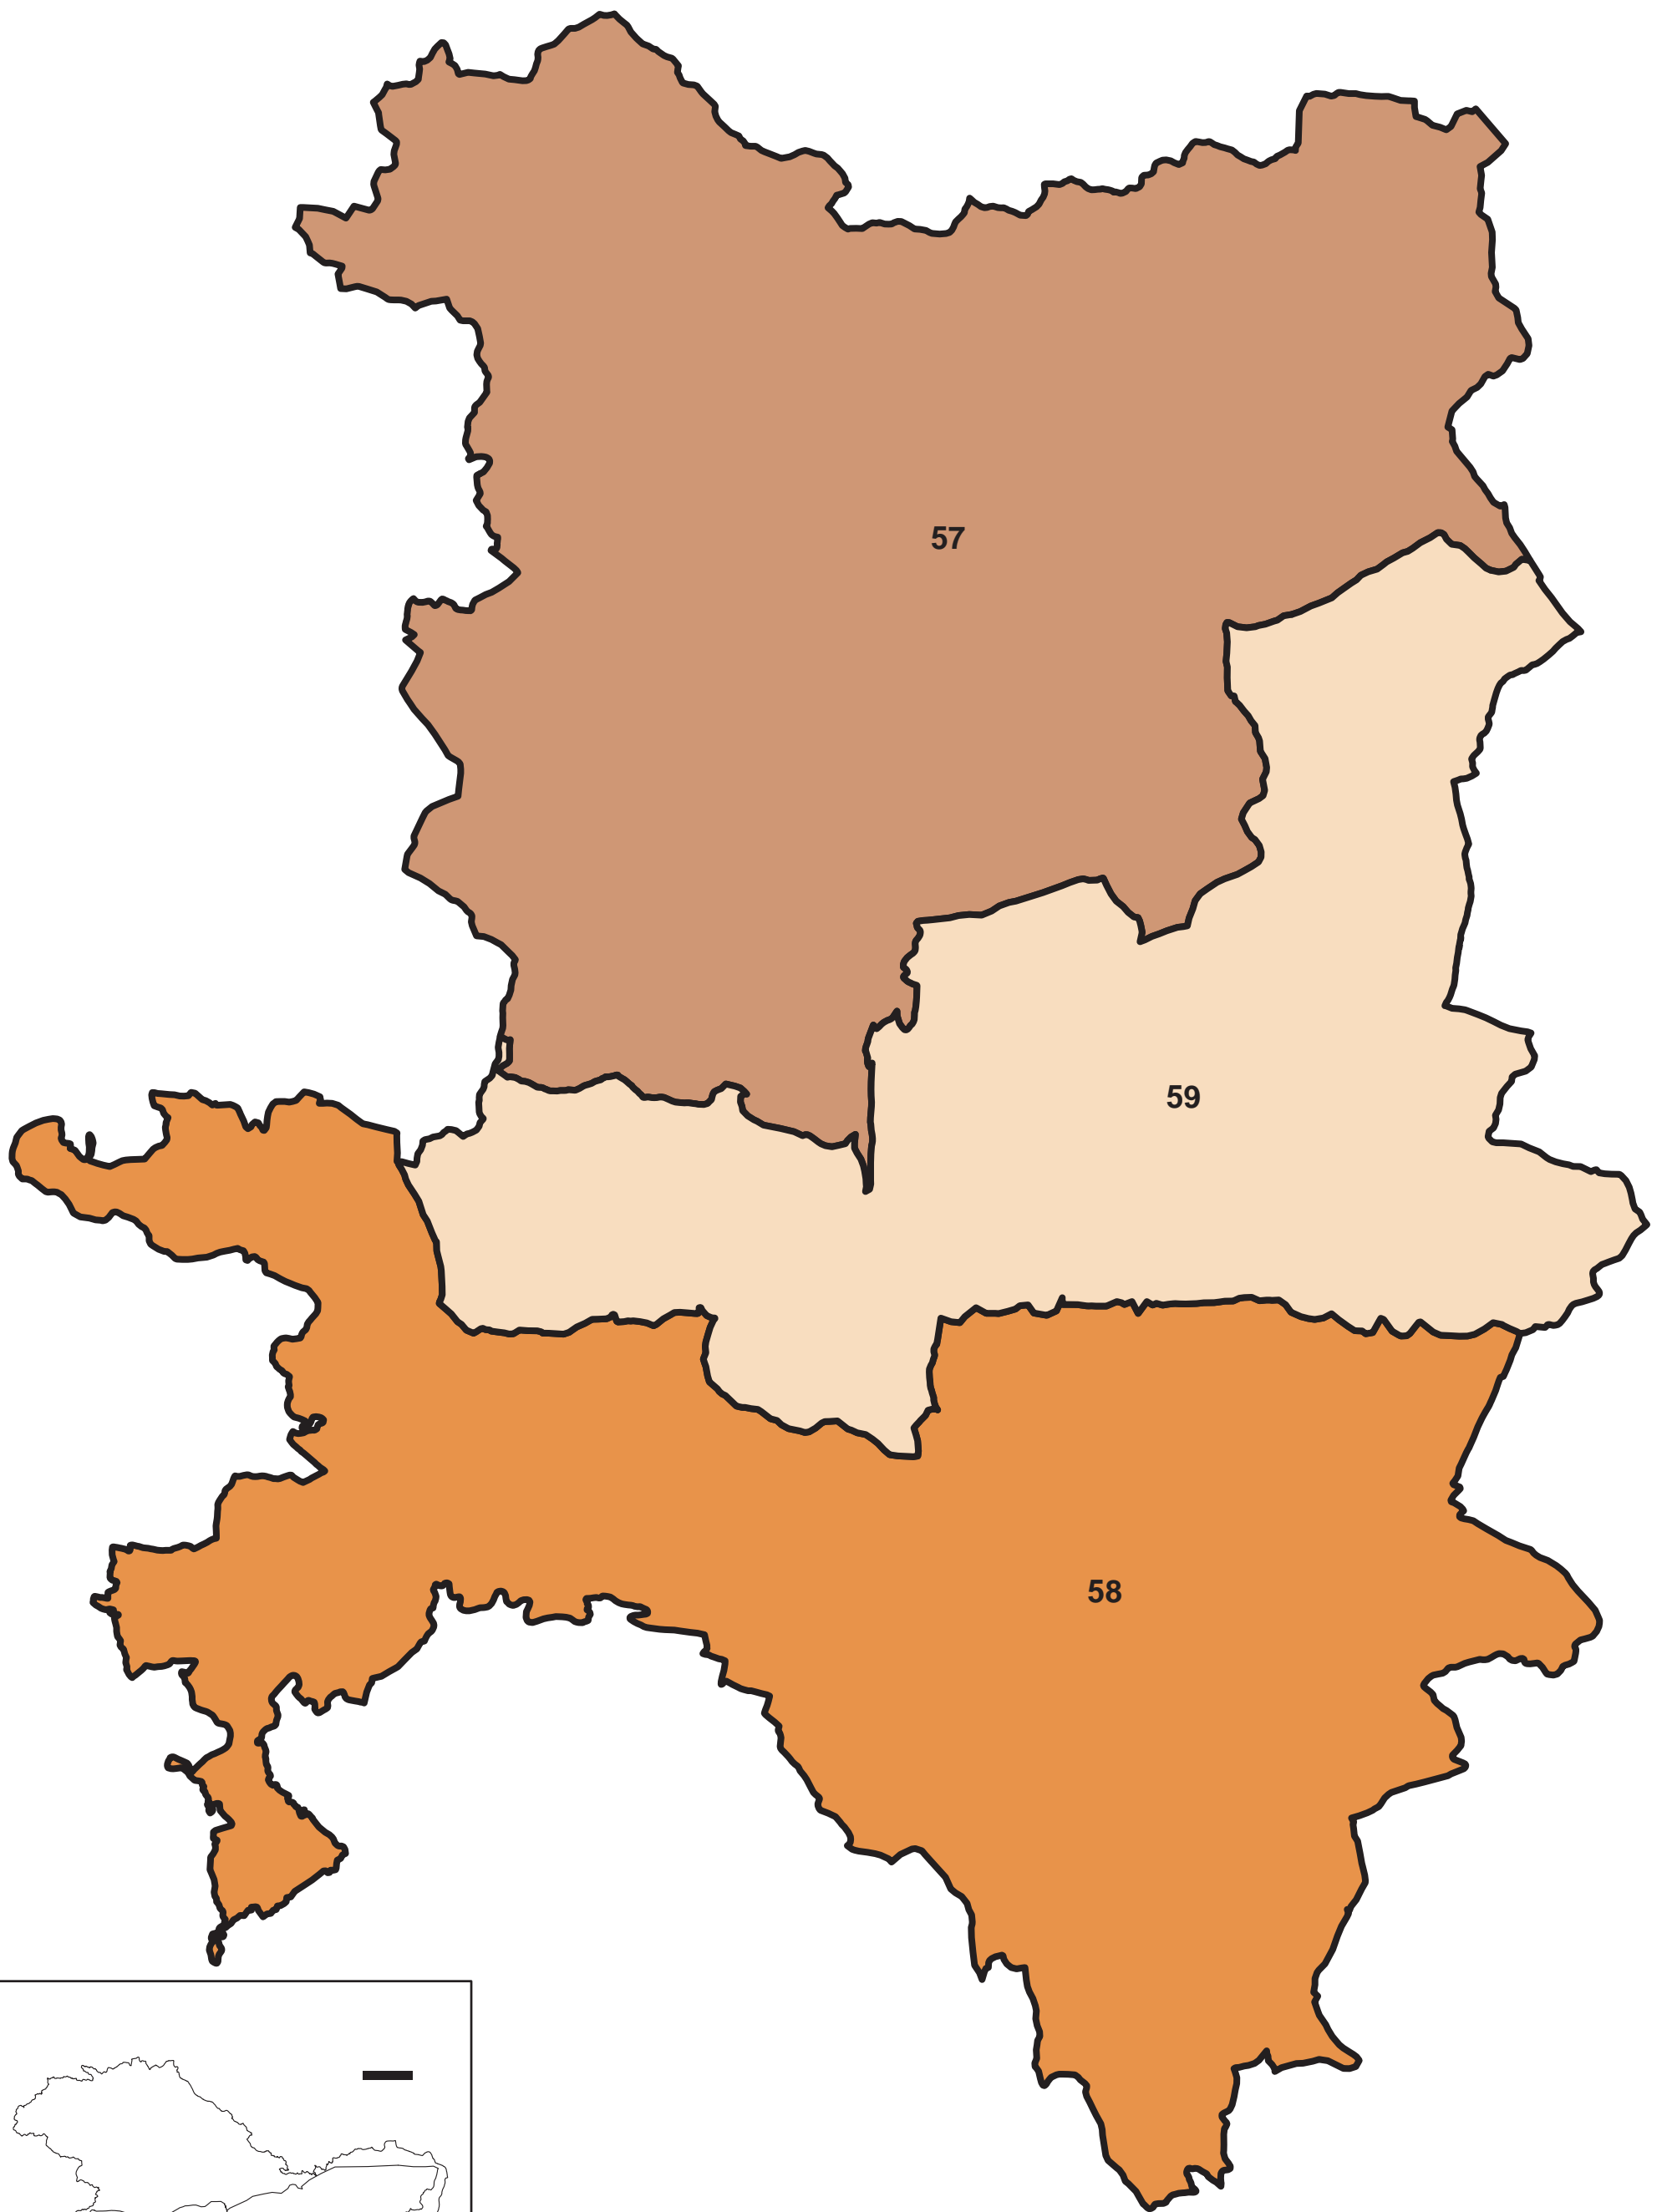

MAP SHOWING THE ASSEMBLY SEGMENTS OF DISTRICT REASI

Jammu & Kashmir

Map not to scale

REASI ASSEMBLY CONSTITUENCIES

- 57-GULABGARH
- 58-REASI
- 59-GOOL-ARNAS

Prepared by NIC J&K