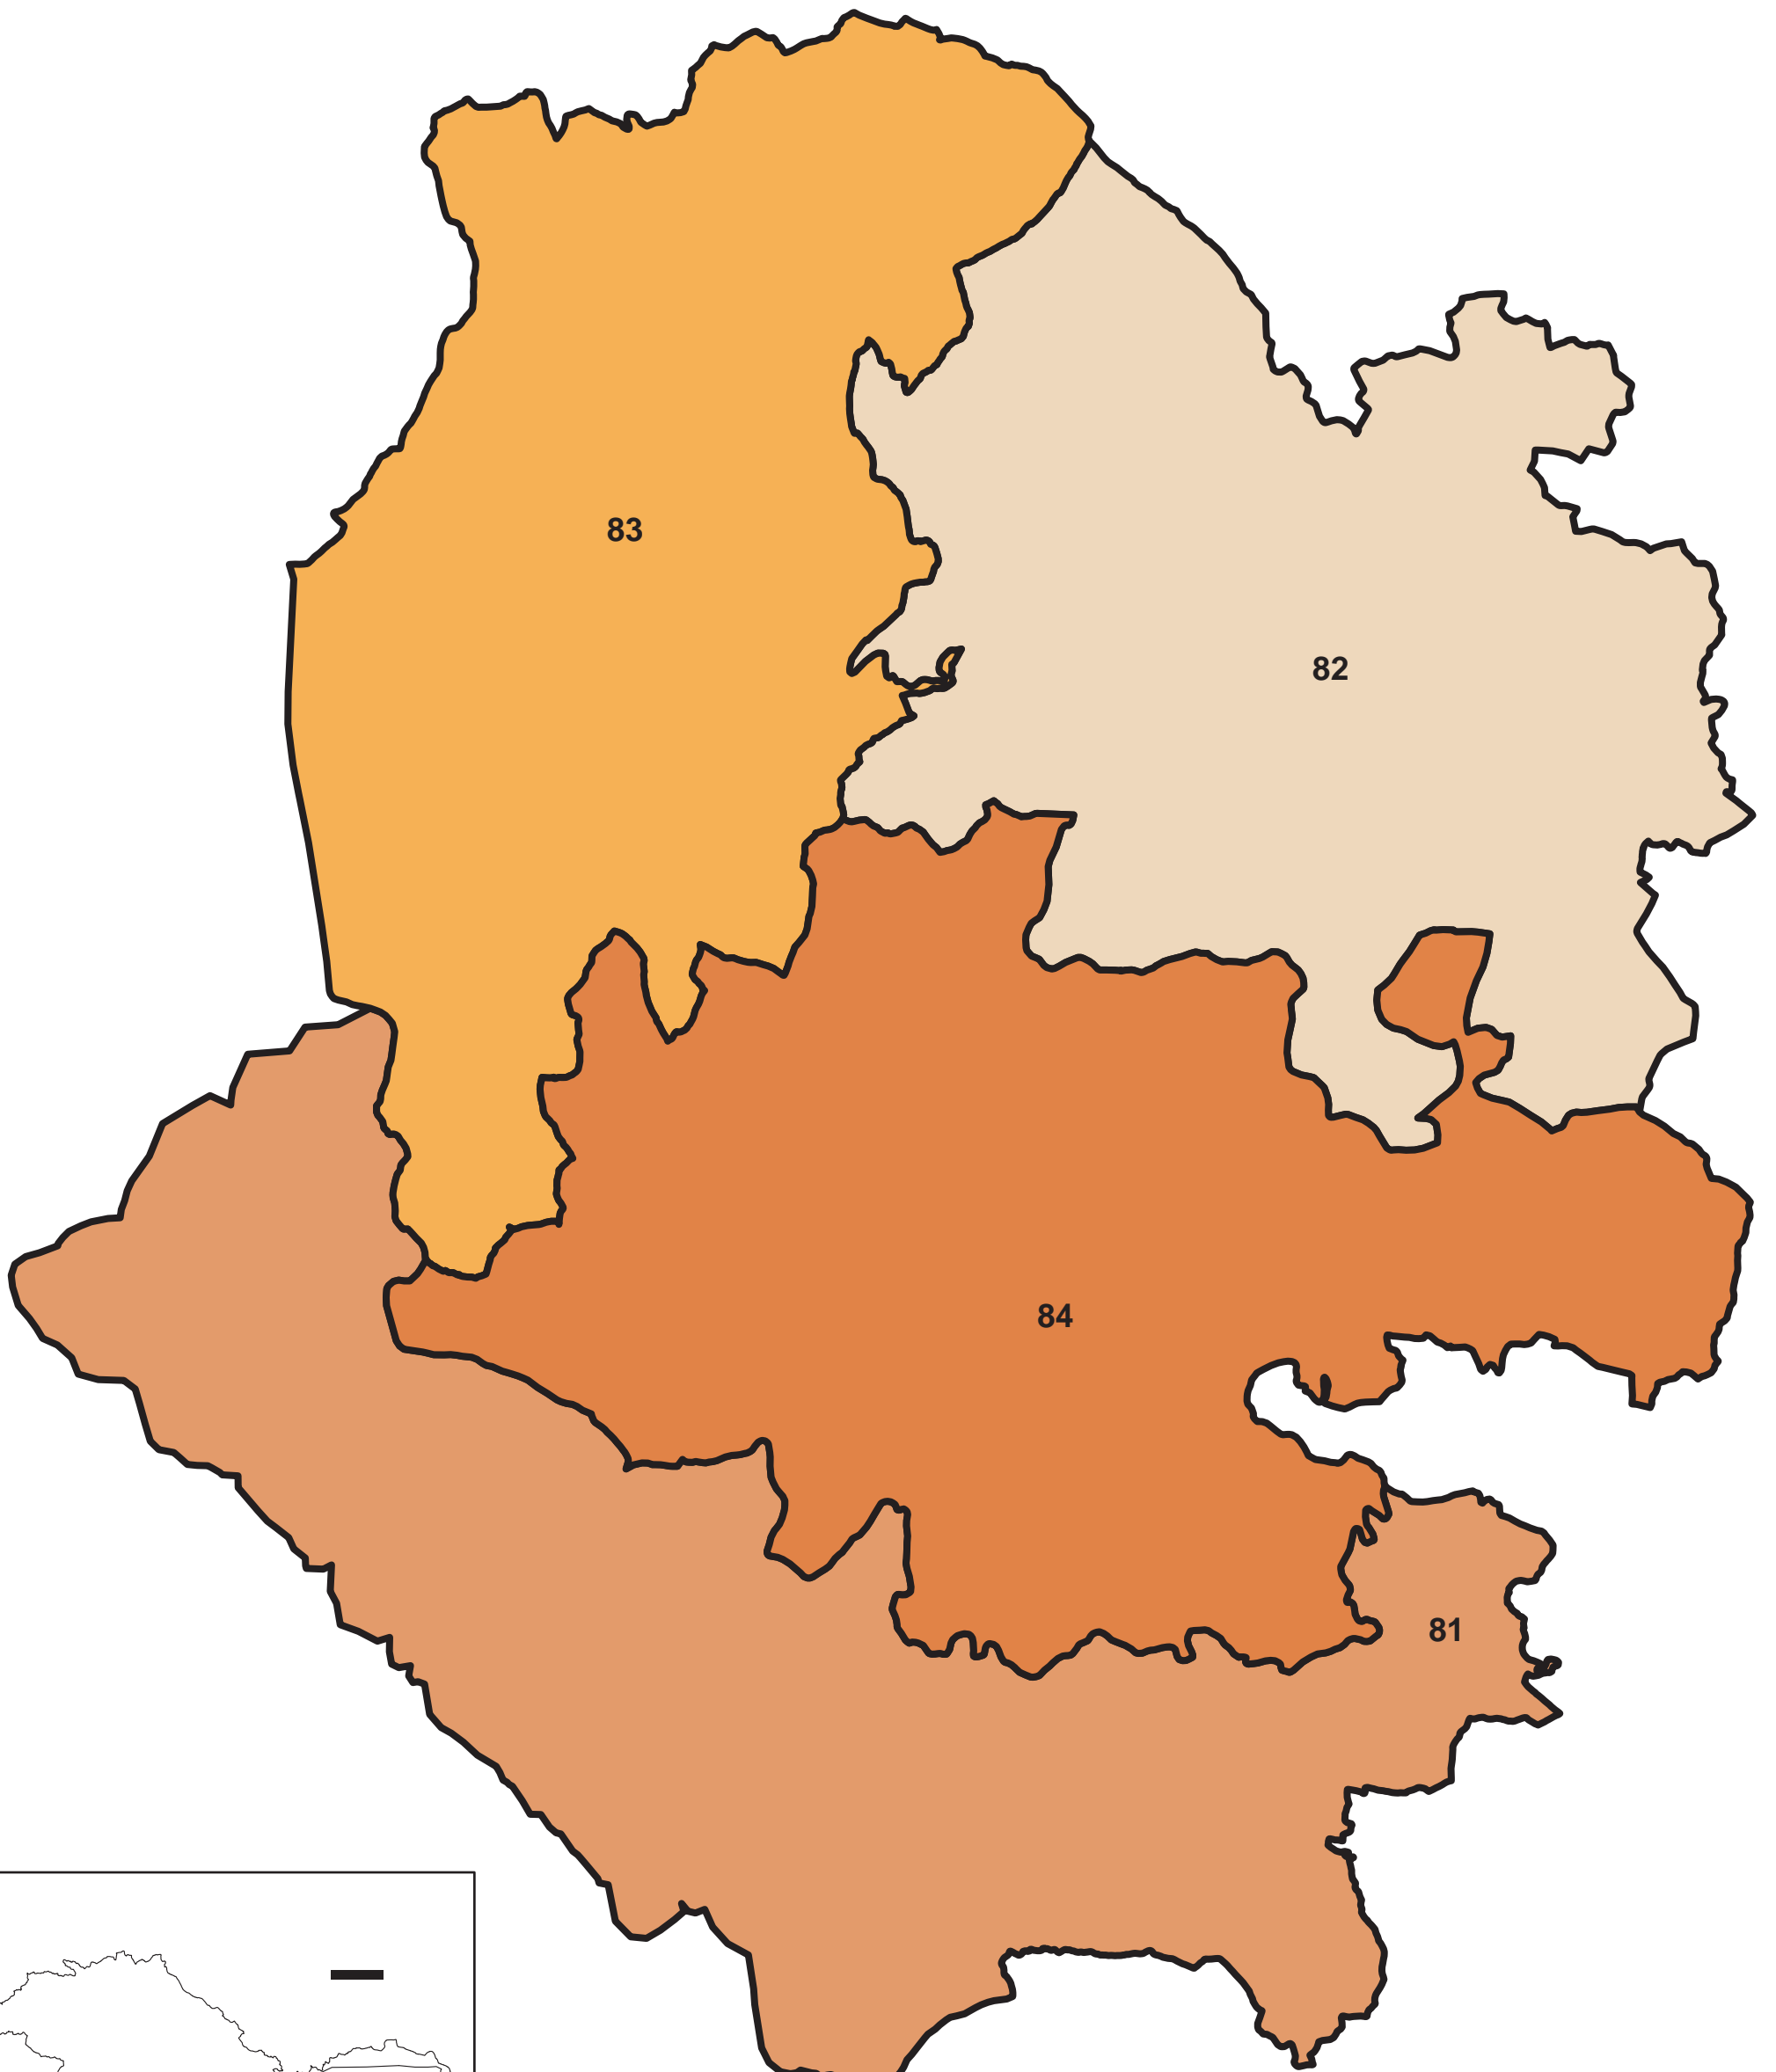

MAP SHOWING THE ASSEMBLY SEGMENTS OF DISTRICT RAJOURI

Map not to scale

RAJOURI ASSEMBLY SEGMENT

- 81-NAUSHEHRA
- 82-DARHAL
- 83-RAJOURI
- 84-KALAKOTE

Prepared by NIC J&K