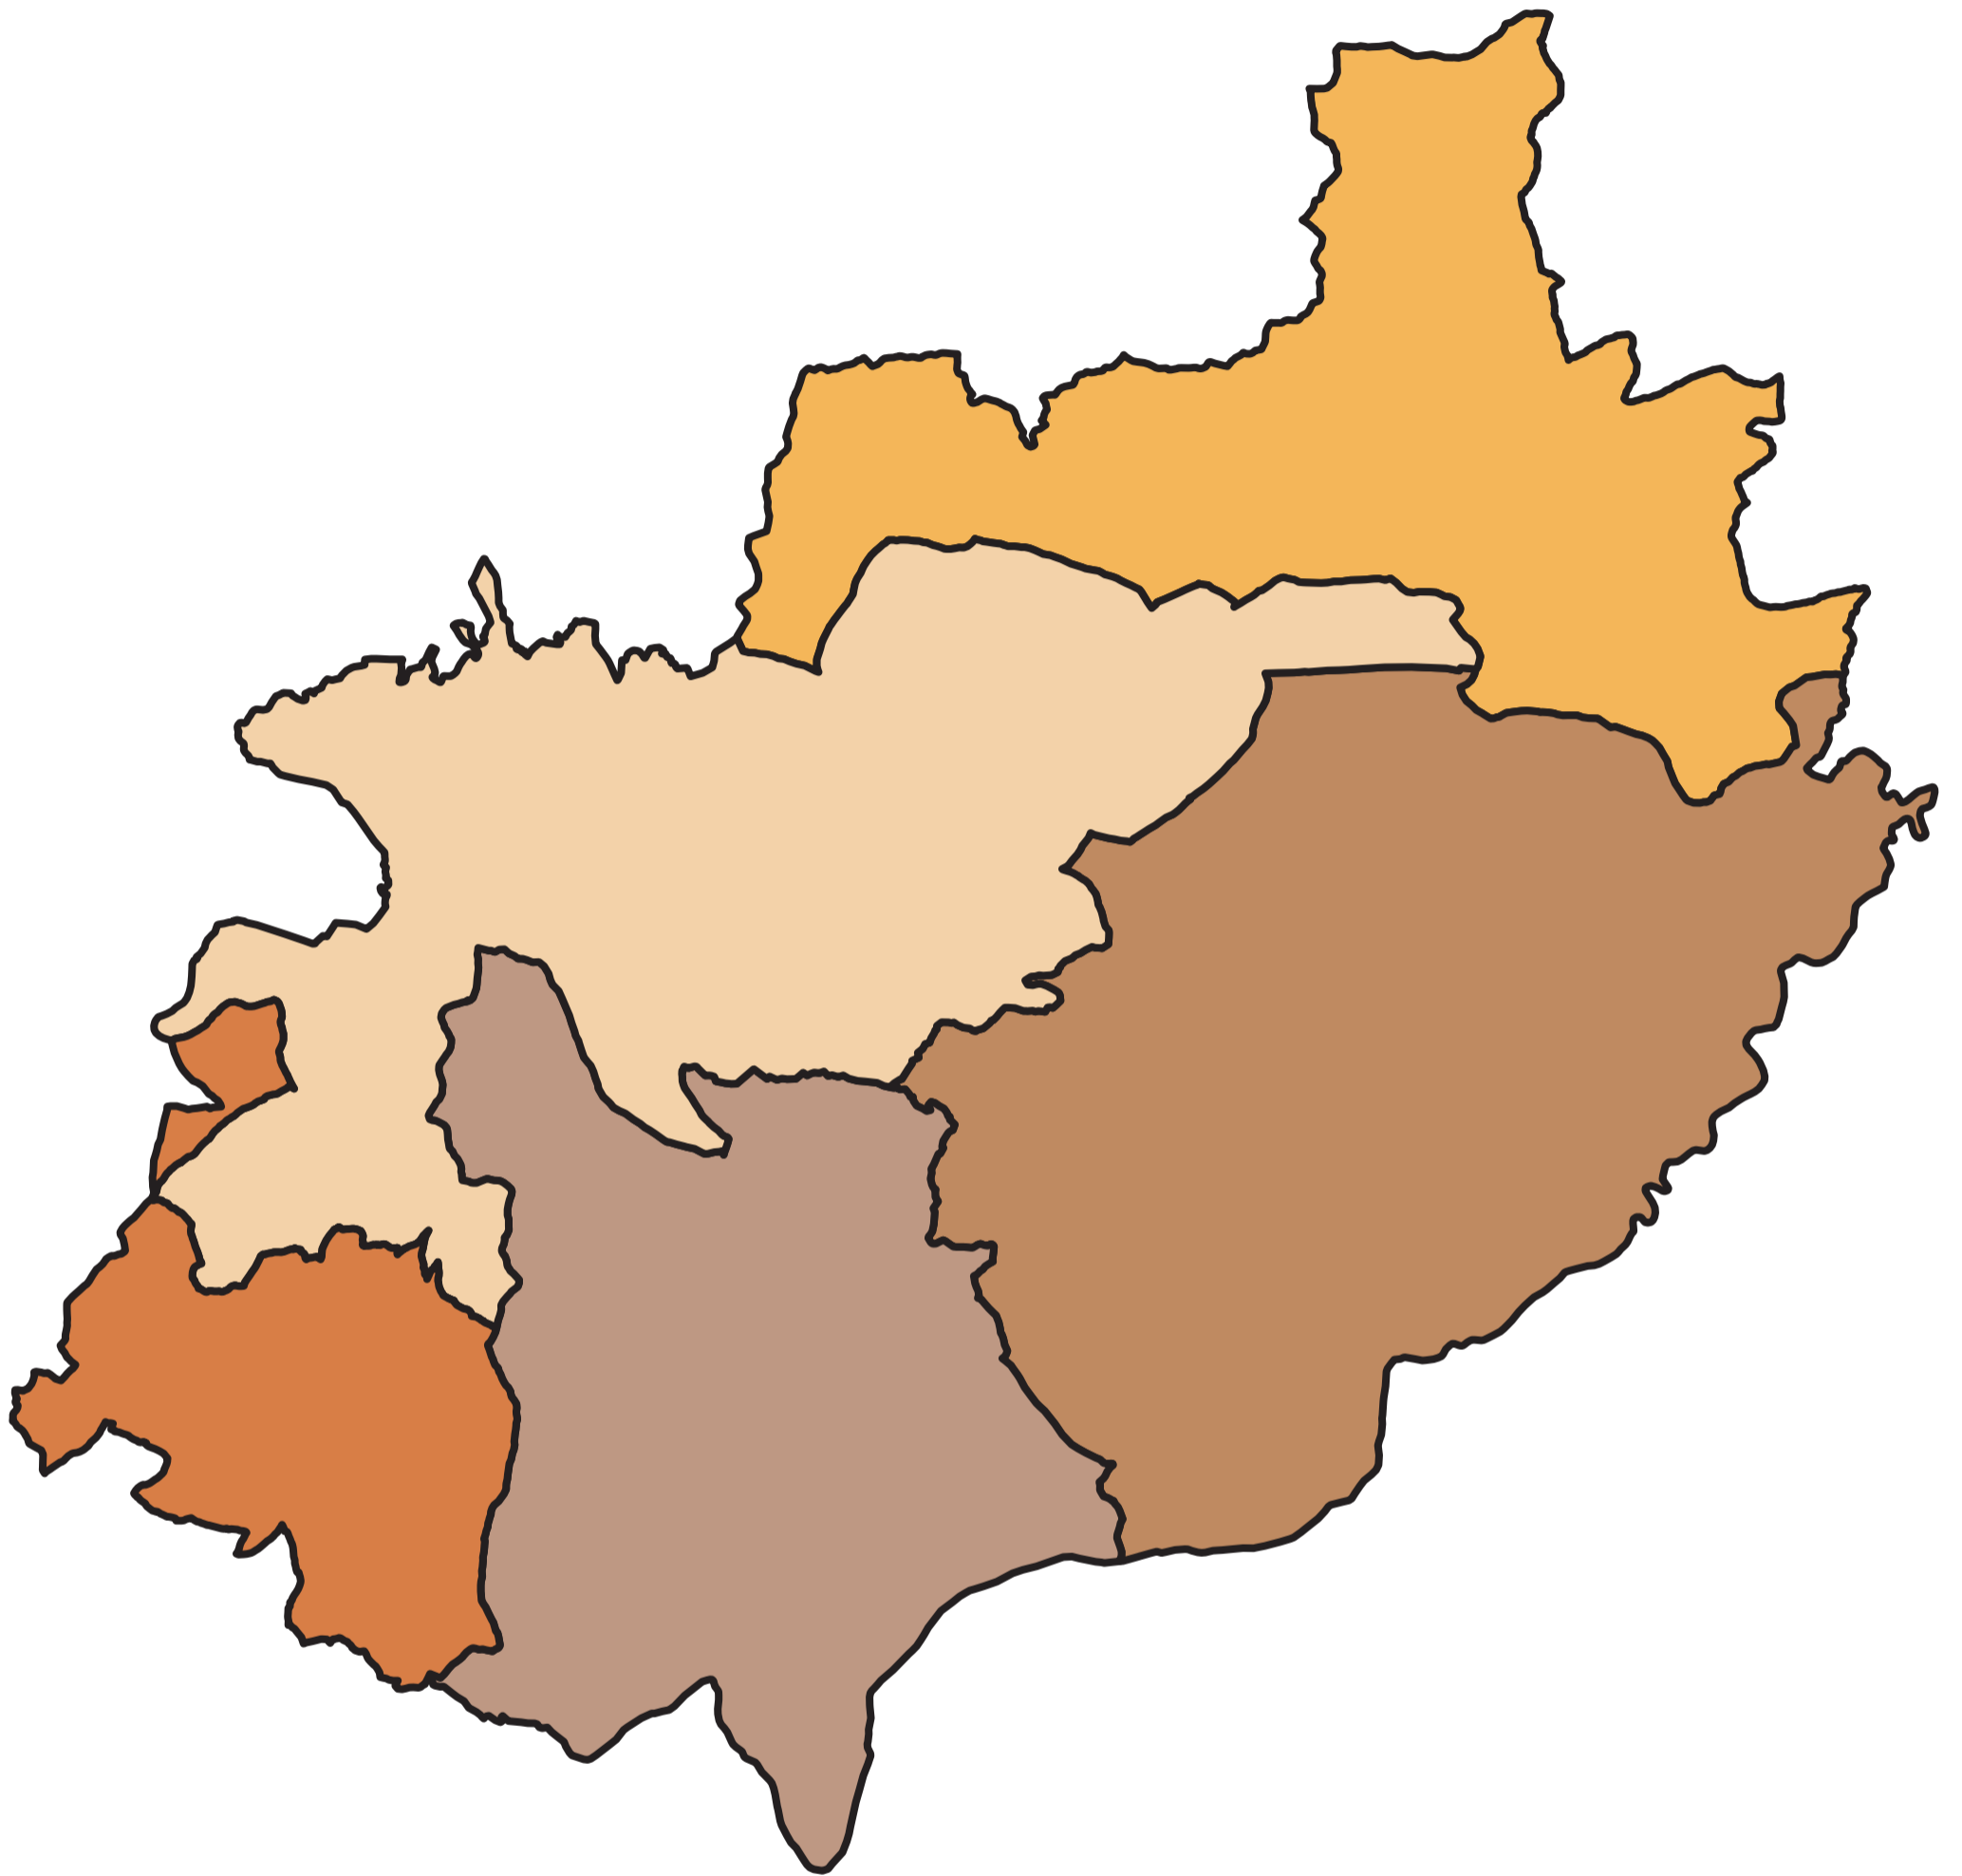

MAP SHOWING THE ASSEMBLY SEGMENTS OF DISTRICT KATHUA

KATHUA ASSEMBLY CONSTITUENCIES

- 63-BANI
- 64-BASOHLI
- 65-KATHUA
- 66-BILLAWAR
- 67-HIRANAGAR

Jammu & Kashmir

Map not to scale

Prepared by NIC J&K