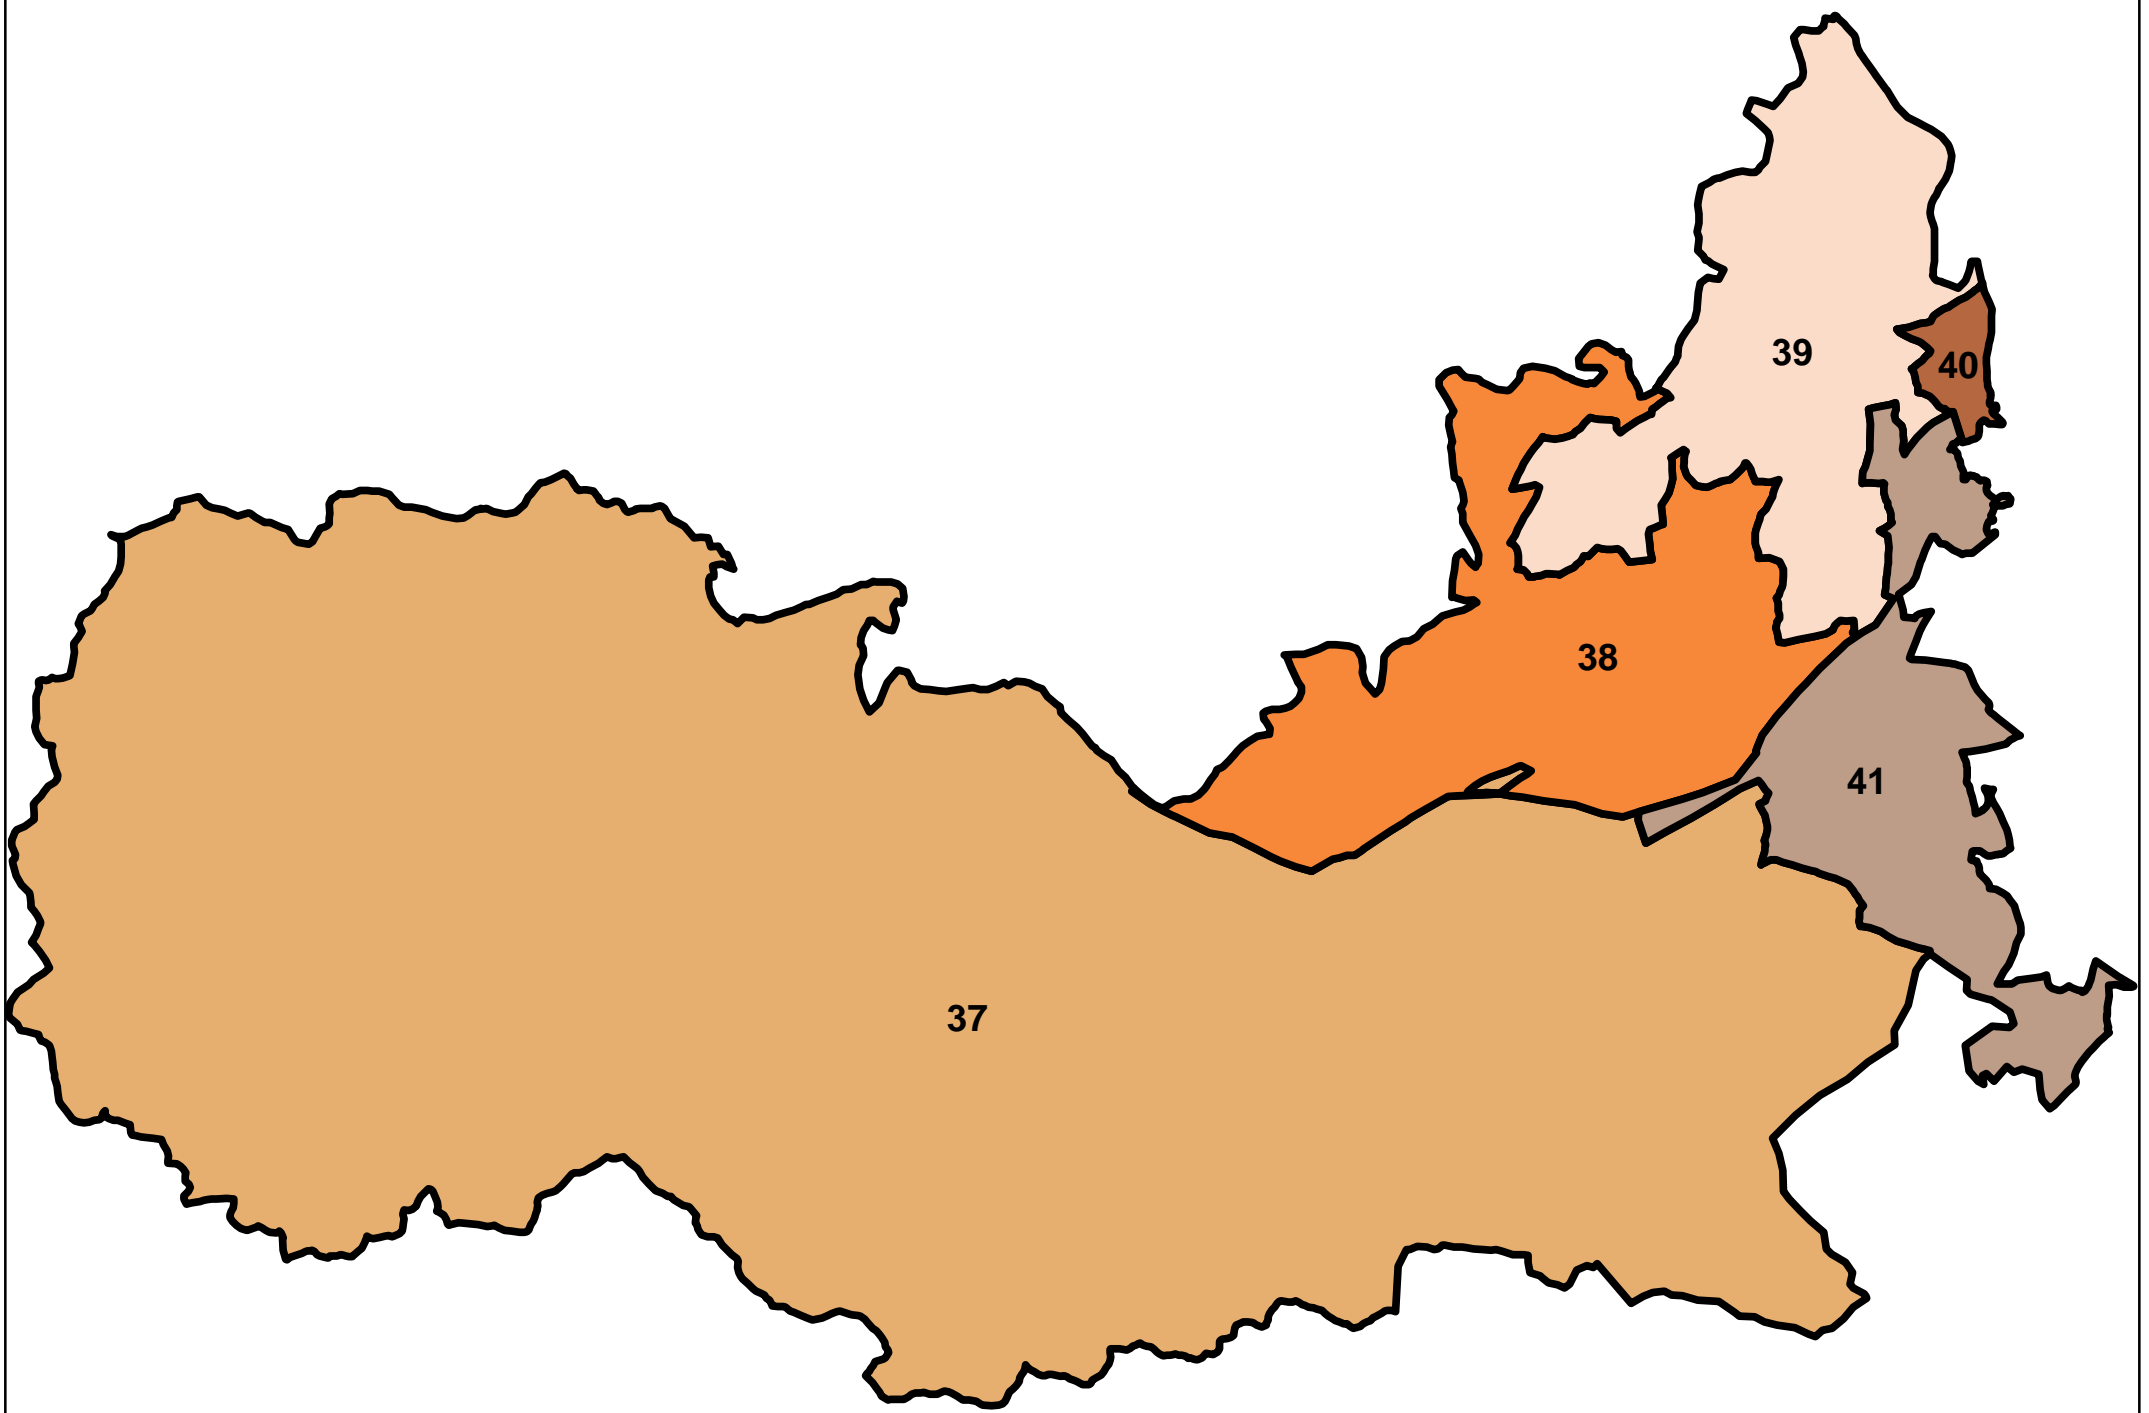

MAP SHOWING THE ASSEMBLY SEGMENTS OF DISTRICT KULGAM

KULGAM ASSEMBLY CONSTITUENCIES

Jammu & Kashmir

Map not to scale

-  37-NOORABAD
-  38-KULGAM
-  39-HOM SHALI BUG
-  40-ANANTNAG
-  41-DEVSAR

Prepared by NIC J&K