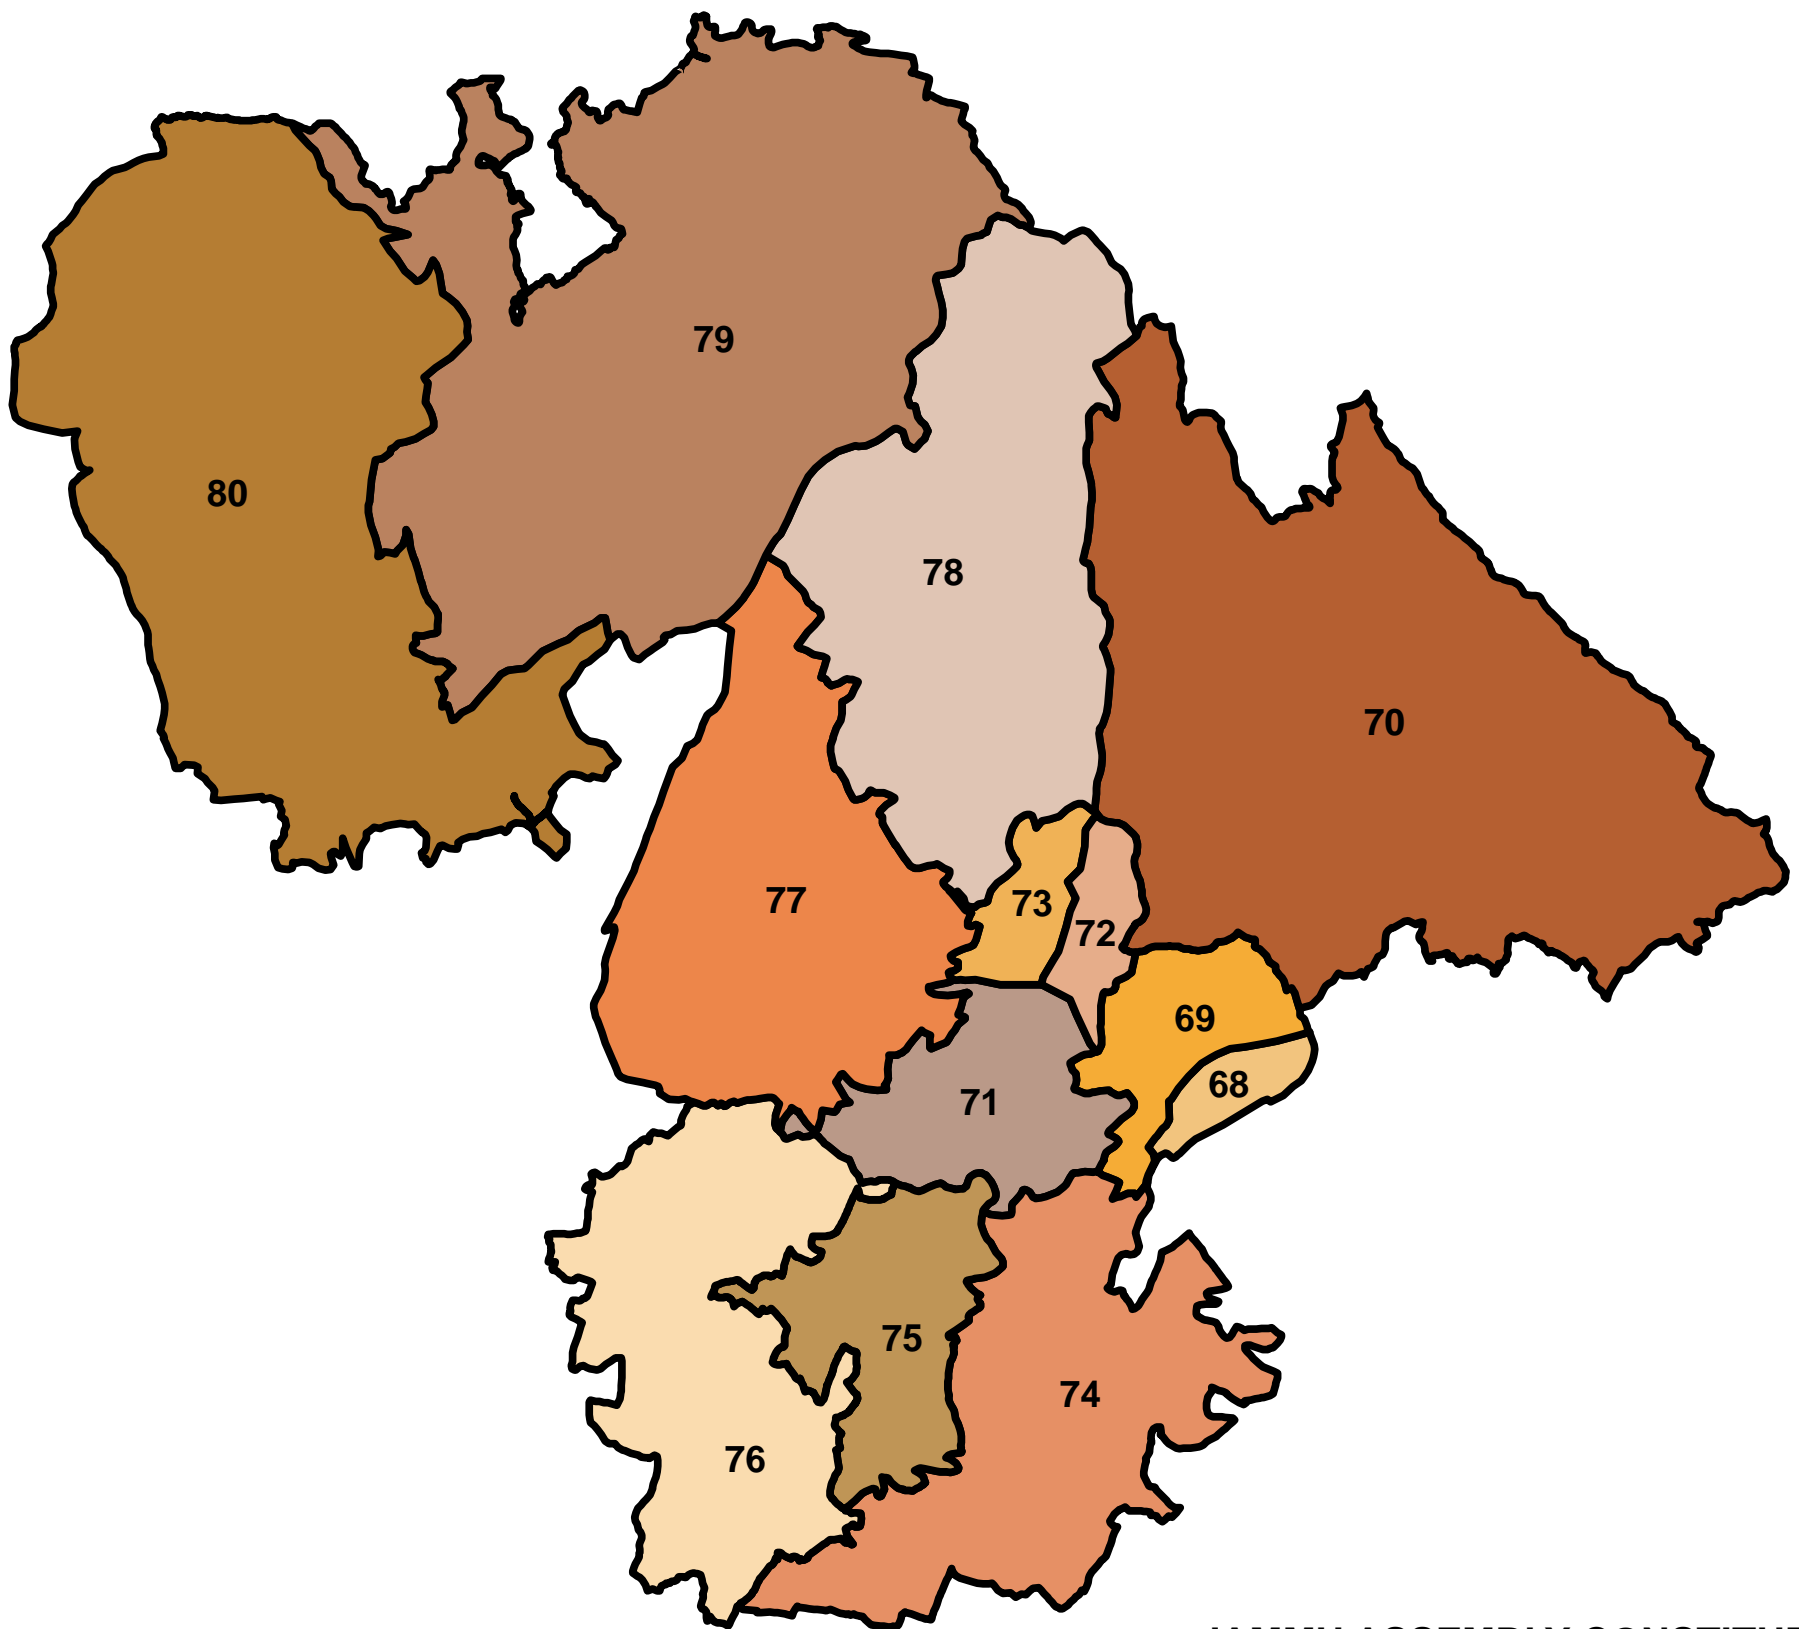

MAP SHOWING THE ASSEMBLY SEGMENTS OF DISTRICT JAMMU

JAMMU ASSEMBLY CONSTITUENCIES

- 70-NAGROTA
- 71-GANDHI NAGAR
- 72-JAMMU EAST
- 73-JAMMU WEST
- 74-BISHNAH
- 75-RANBIR SINGH PURA
- 76-SUCHET GARH
- 77-MARH
- 78-RAIPUR DOMANA
- 79-AKHNOOR
- 80-CHHAMB
- 68-SAMBA
- 69-VIJAYPUR

Jammu & Kashmir

Map not to scale

Prepared by NIC J&K