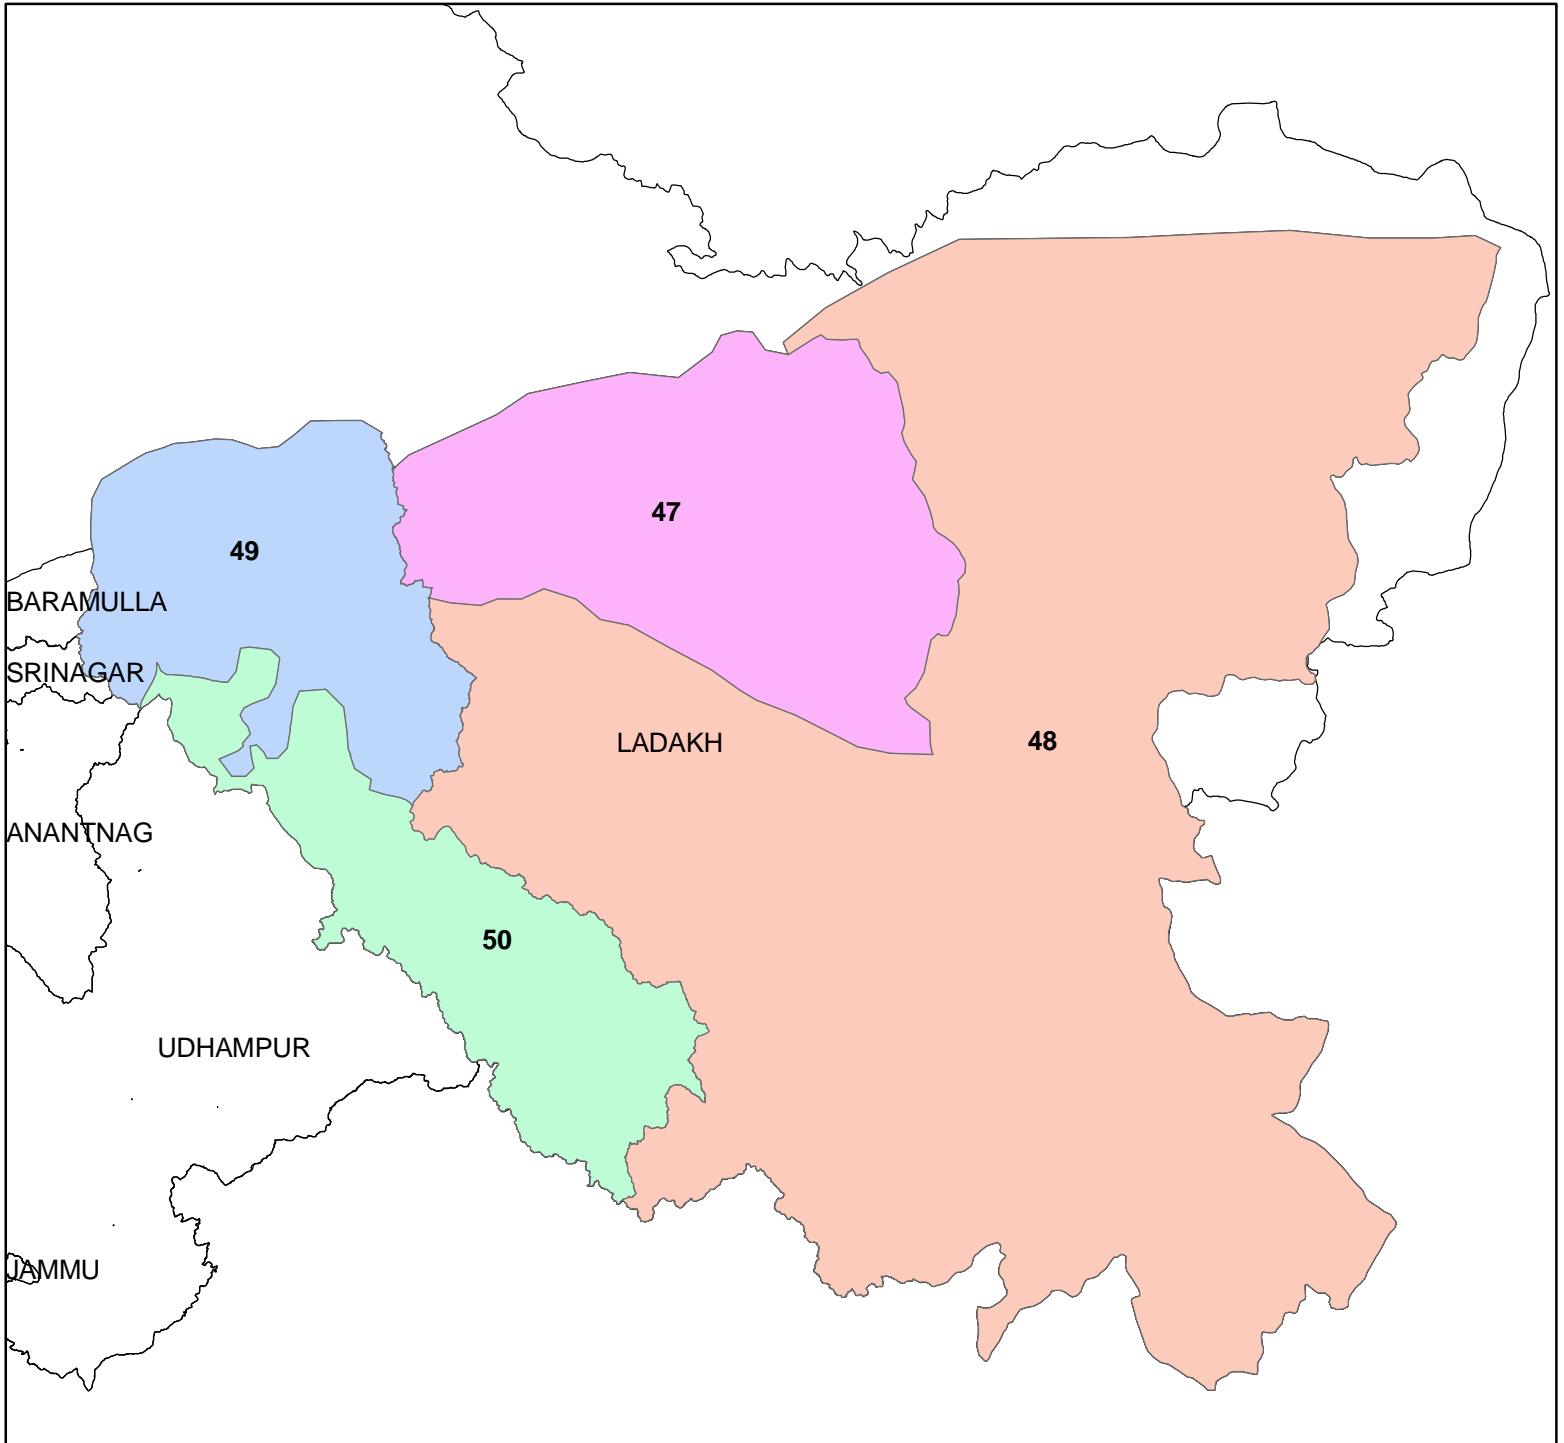

MAP SHOWING LADAKH PARLIAMENTARY CONSTITUENCY

AC's OF LADAKH PC

-  KARGIL
-  LEH
-  NURBRA
-  ZANSKAR

Map not to scale

Prepared by NIC J&K