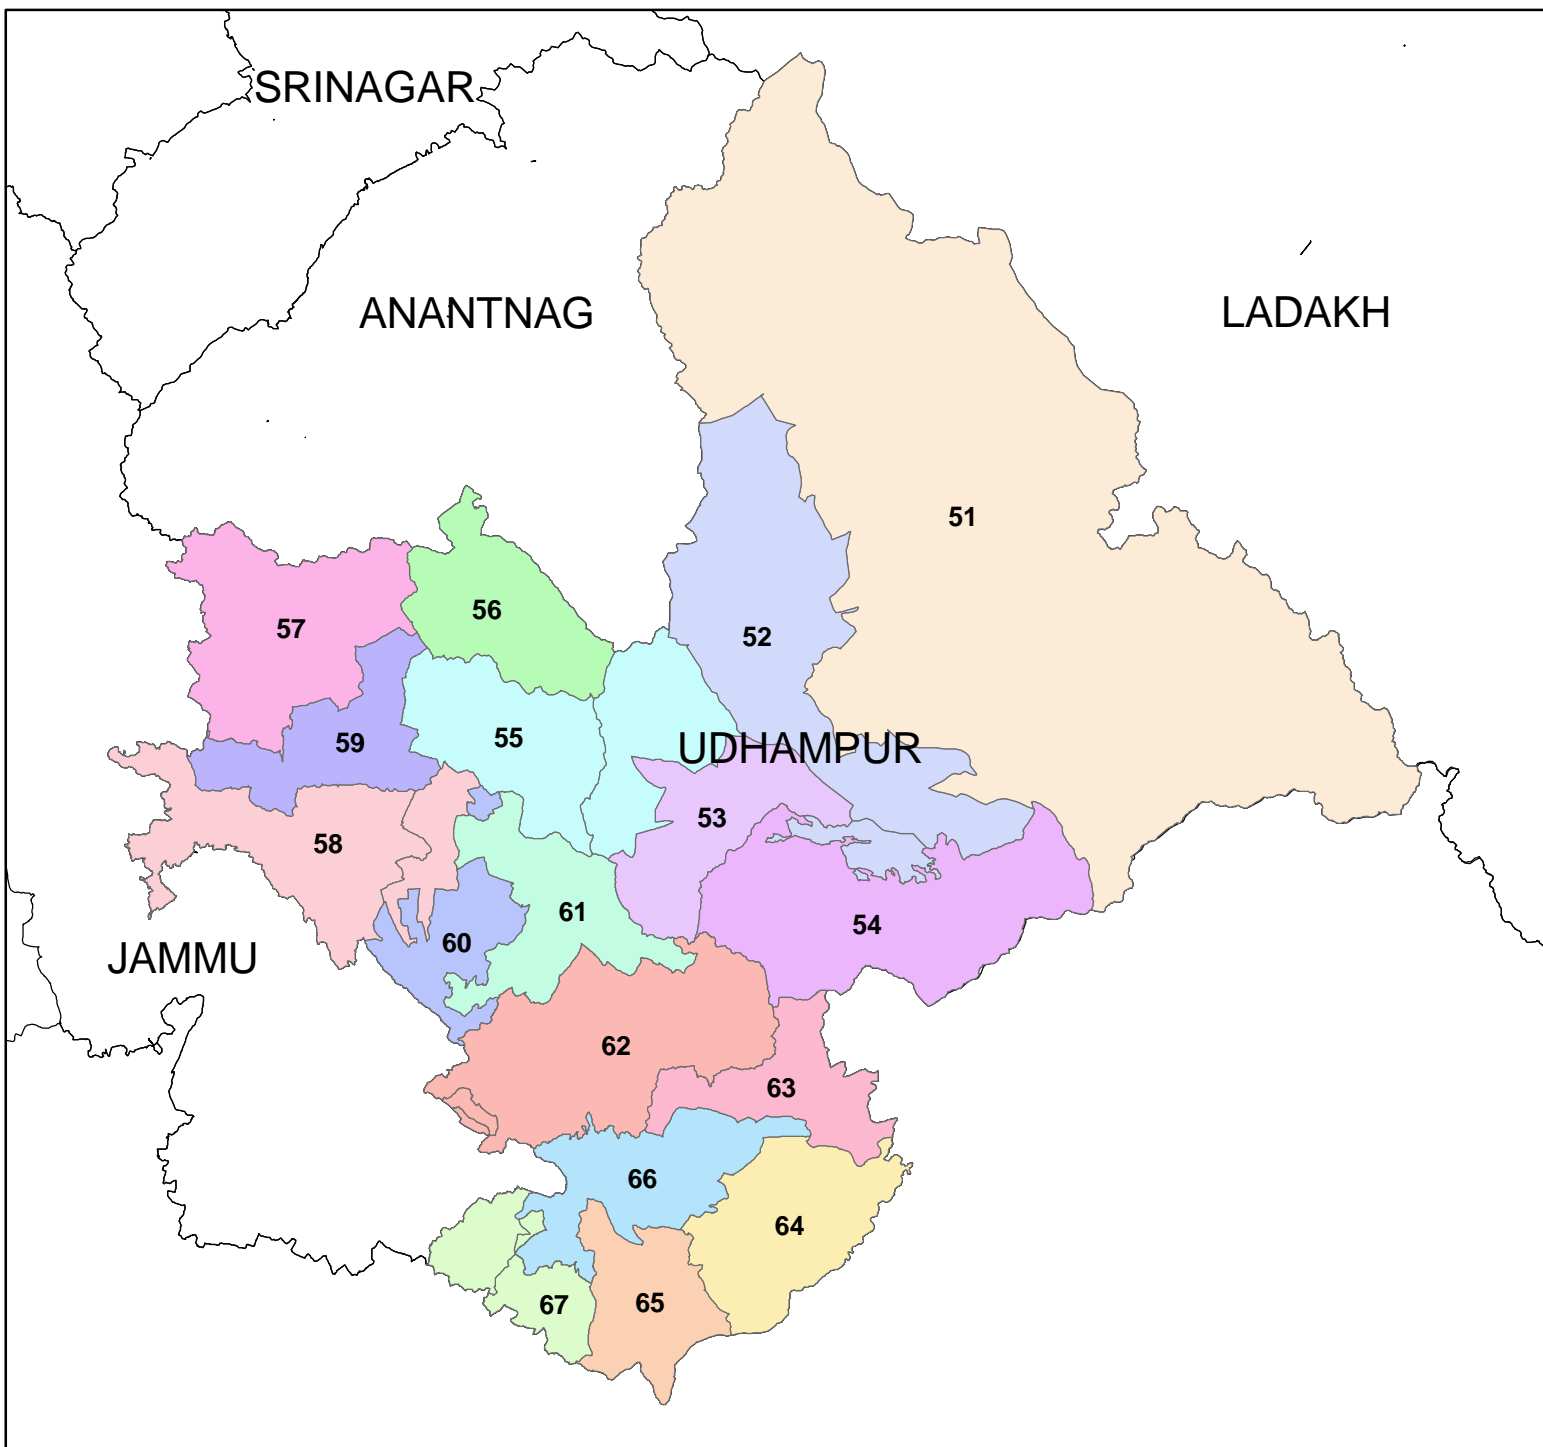

MAP SHOWING UDHAMPUR PARLIAMENTARY CONSTITUENCY

Map not to scale

Prepared by NIC J&K

AC's OF UDHAMPUR PC

 BANI	 HIRA NAGAR
 BANIHAL	 INDERWAL
 BASOHLI	 KATHUA
 BHADERWAH	 KISHTWAR
 BILLAWAR	 RAM NAGAR
 CHENANI	 RAMBAN
 DODA	 REASI
 GOOL-ARNAS	 UDHAMPUR
 GULABGARH	