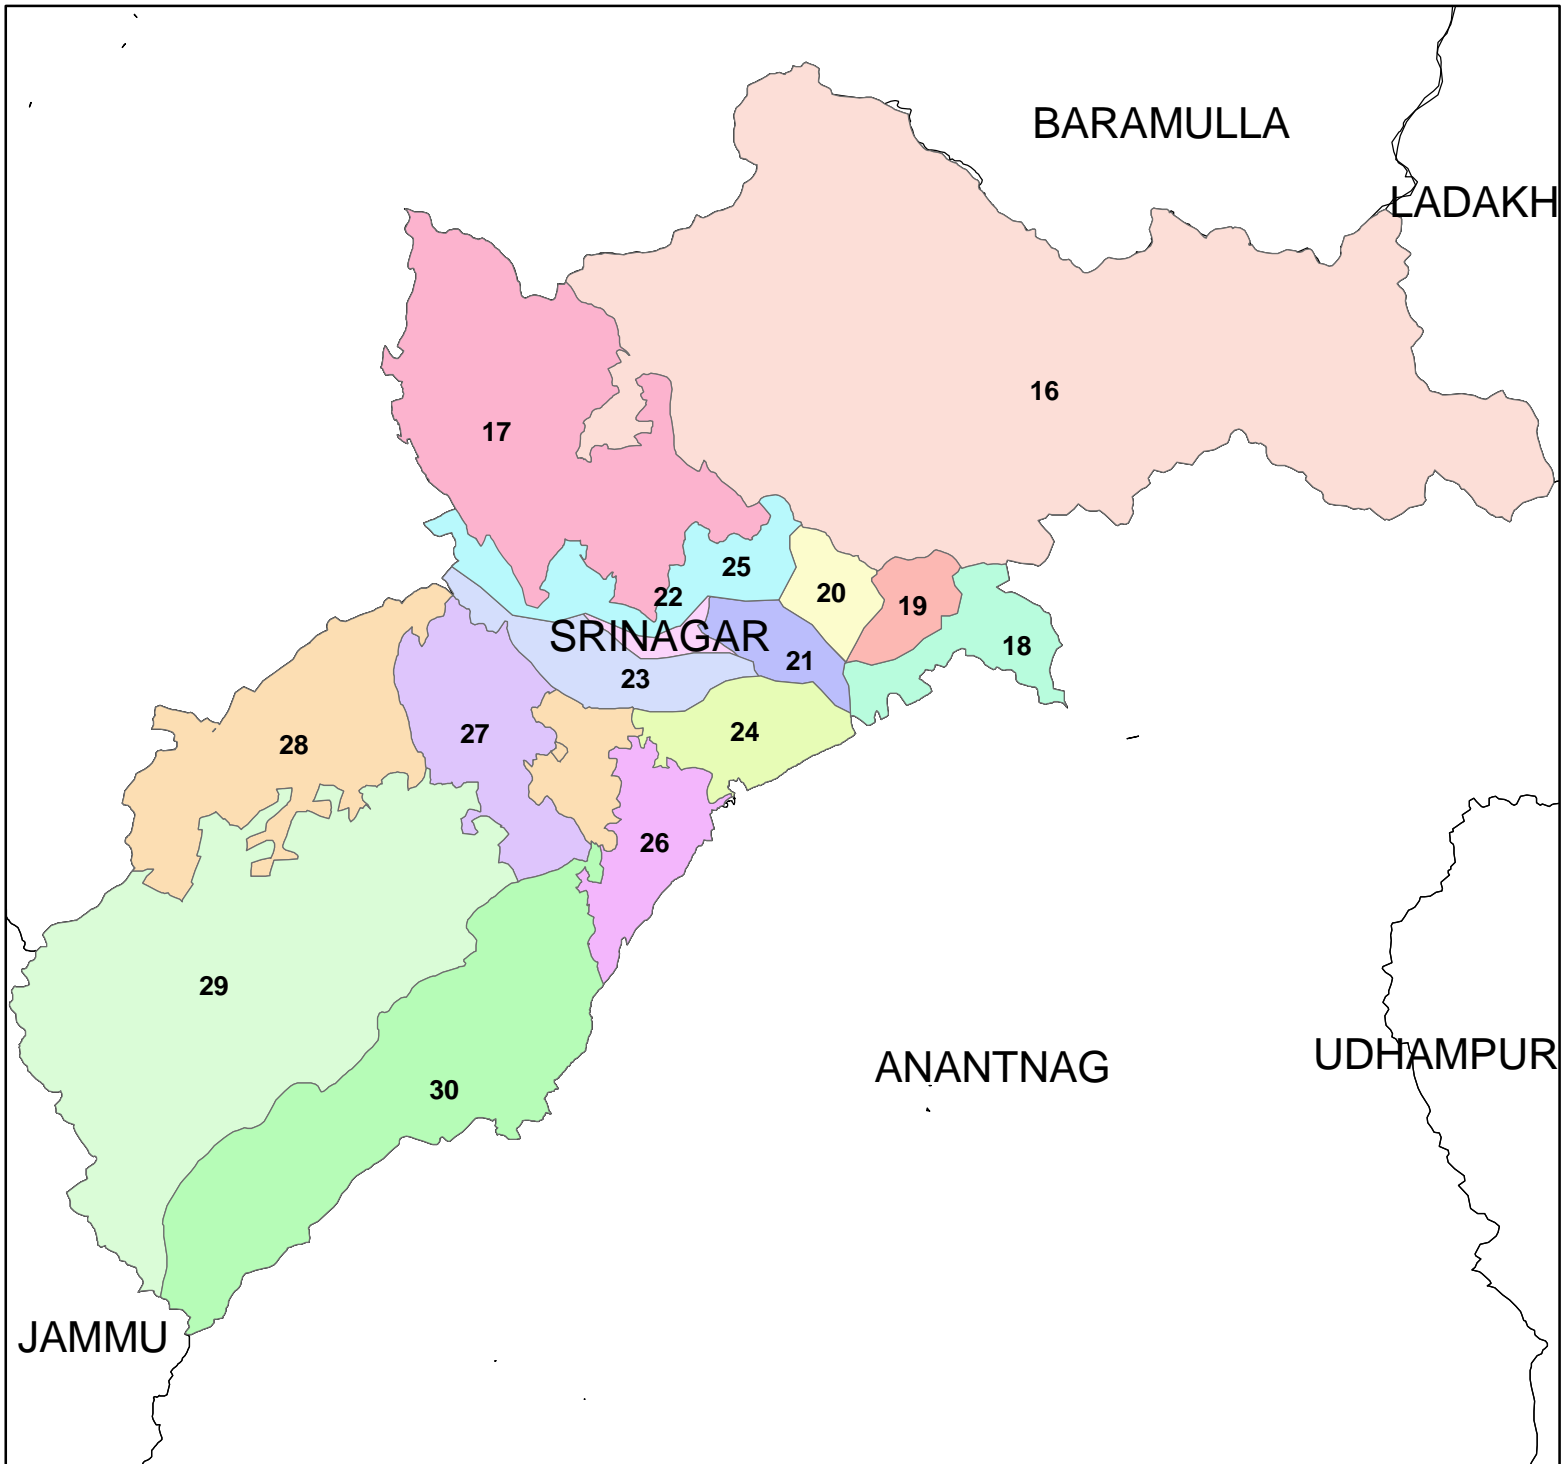

MAP SHOWING SRINAGAR PARLIAMENTARY CONSTITUENCY

Map not to scale

Prepared by NIC J&K

AC's OF SRINAGAR PC

- AMIRA KADA
- BADGAM
- BATAMALOO
- BEERWAH
- CHADOORA
- CHRAR SHAR
- EIDGAH
- GANDERBAL
- HABBA KADA
- HAZRATBAL
- KANGAN
- KHAN SAHEB
- KHANIYAR
- SONAWAR
- ZADIBAL