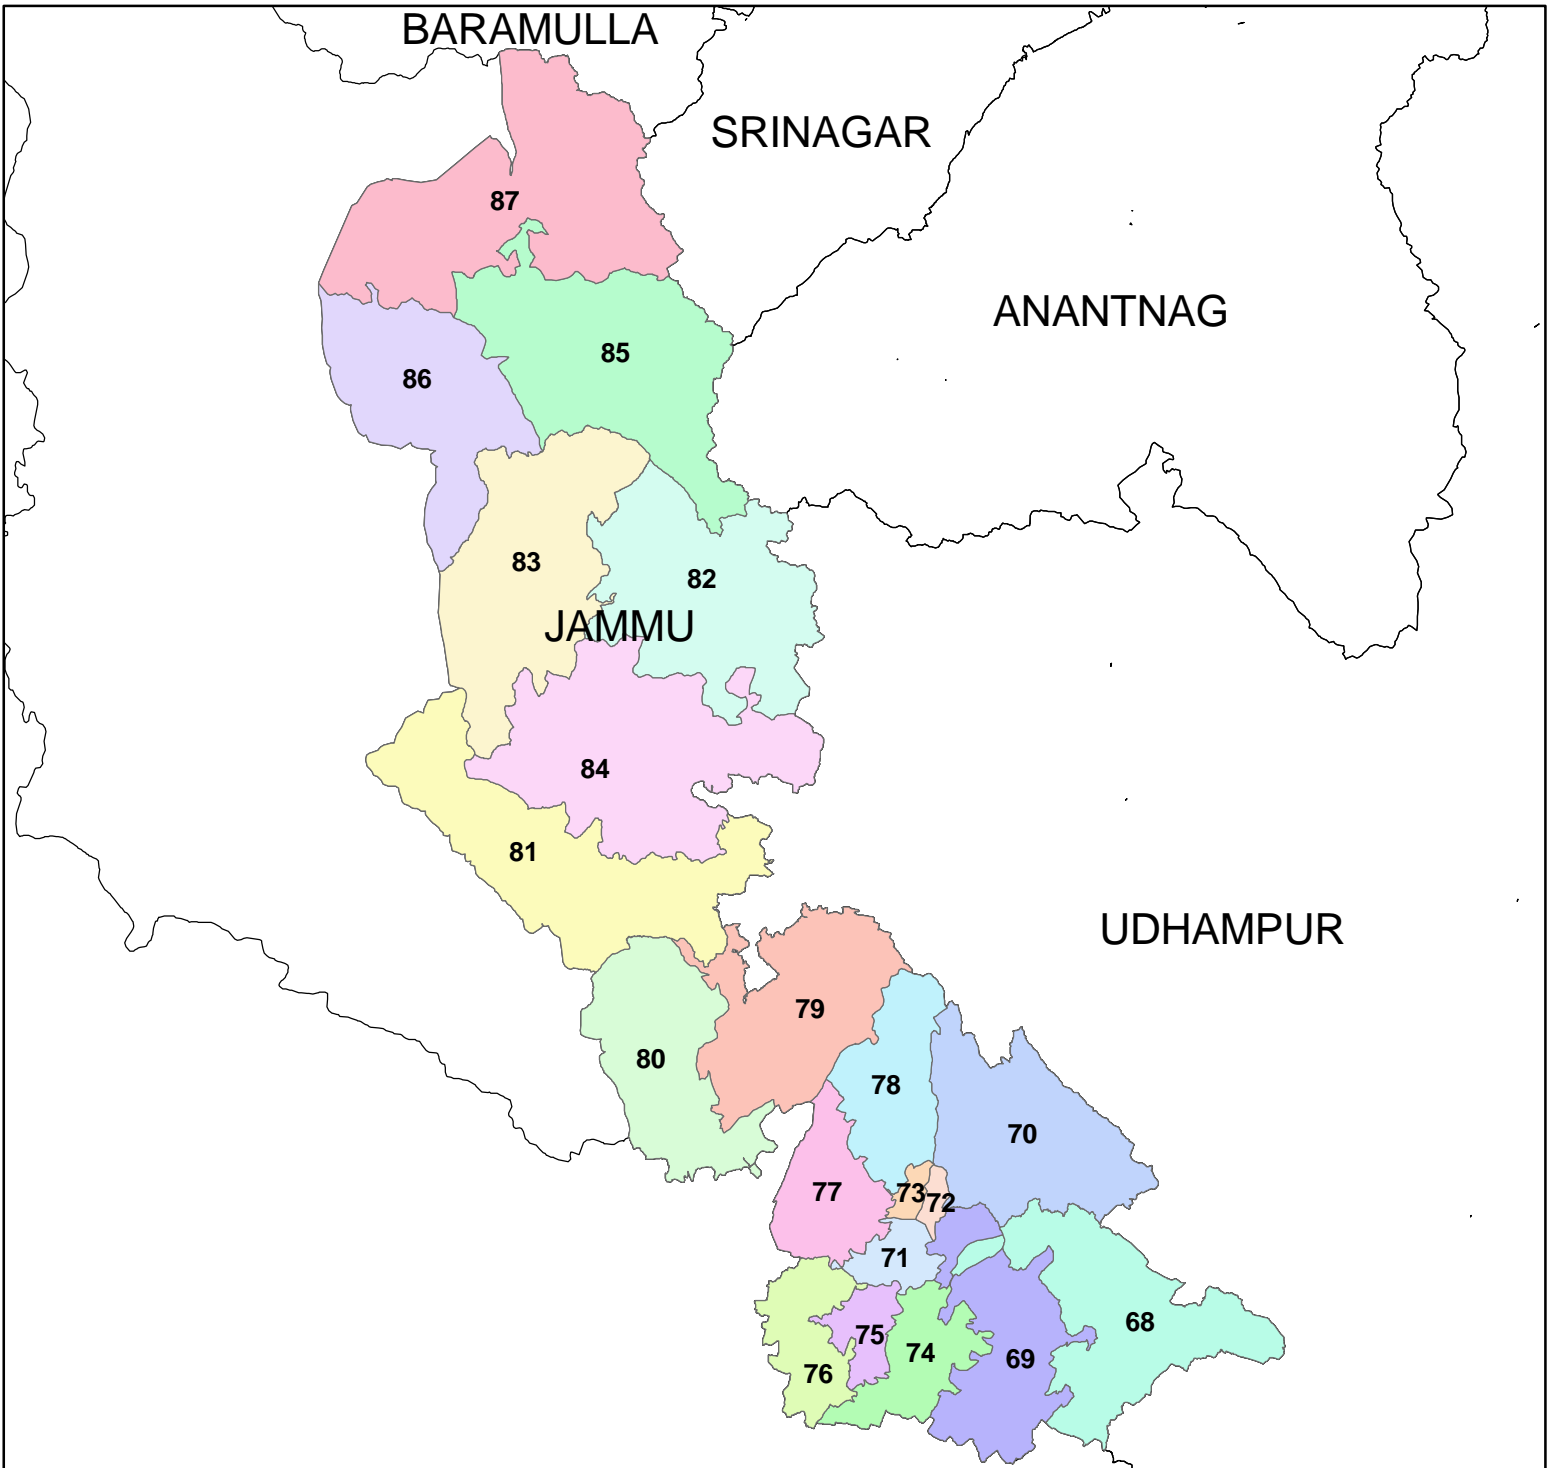

MAP SHOWING JAMMU PARLIAMENTARY CONSTITUENCY

Map not to scale

Prepared by NIC J&K

AC's OF JAMMU PC

	AKHNOOR		NAGROTA
	BISHNAH		NAUSHEHRA
	CHHAMB		POONCH HAVELI
	DARHAL		RAIPUR DOMANA
	GANDHI NAGAR		RAJAURI
	JAMMU EAST		RANBIR SINGH PURA
	JAMMU WEST		SAMBA
	KALA KOTE		SUCHET GARH
	MARH		SURAN KOTE
	MENDHAR		VIJAYPUR