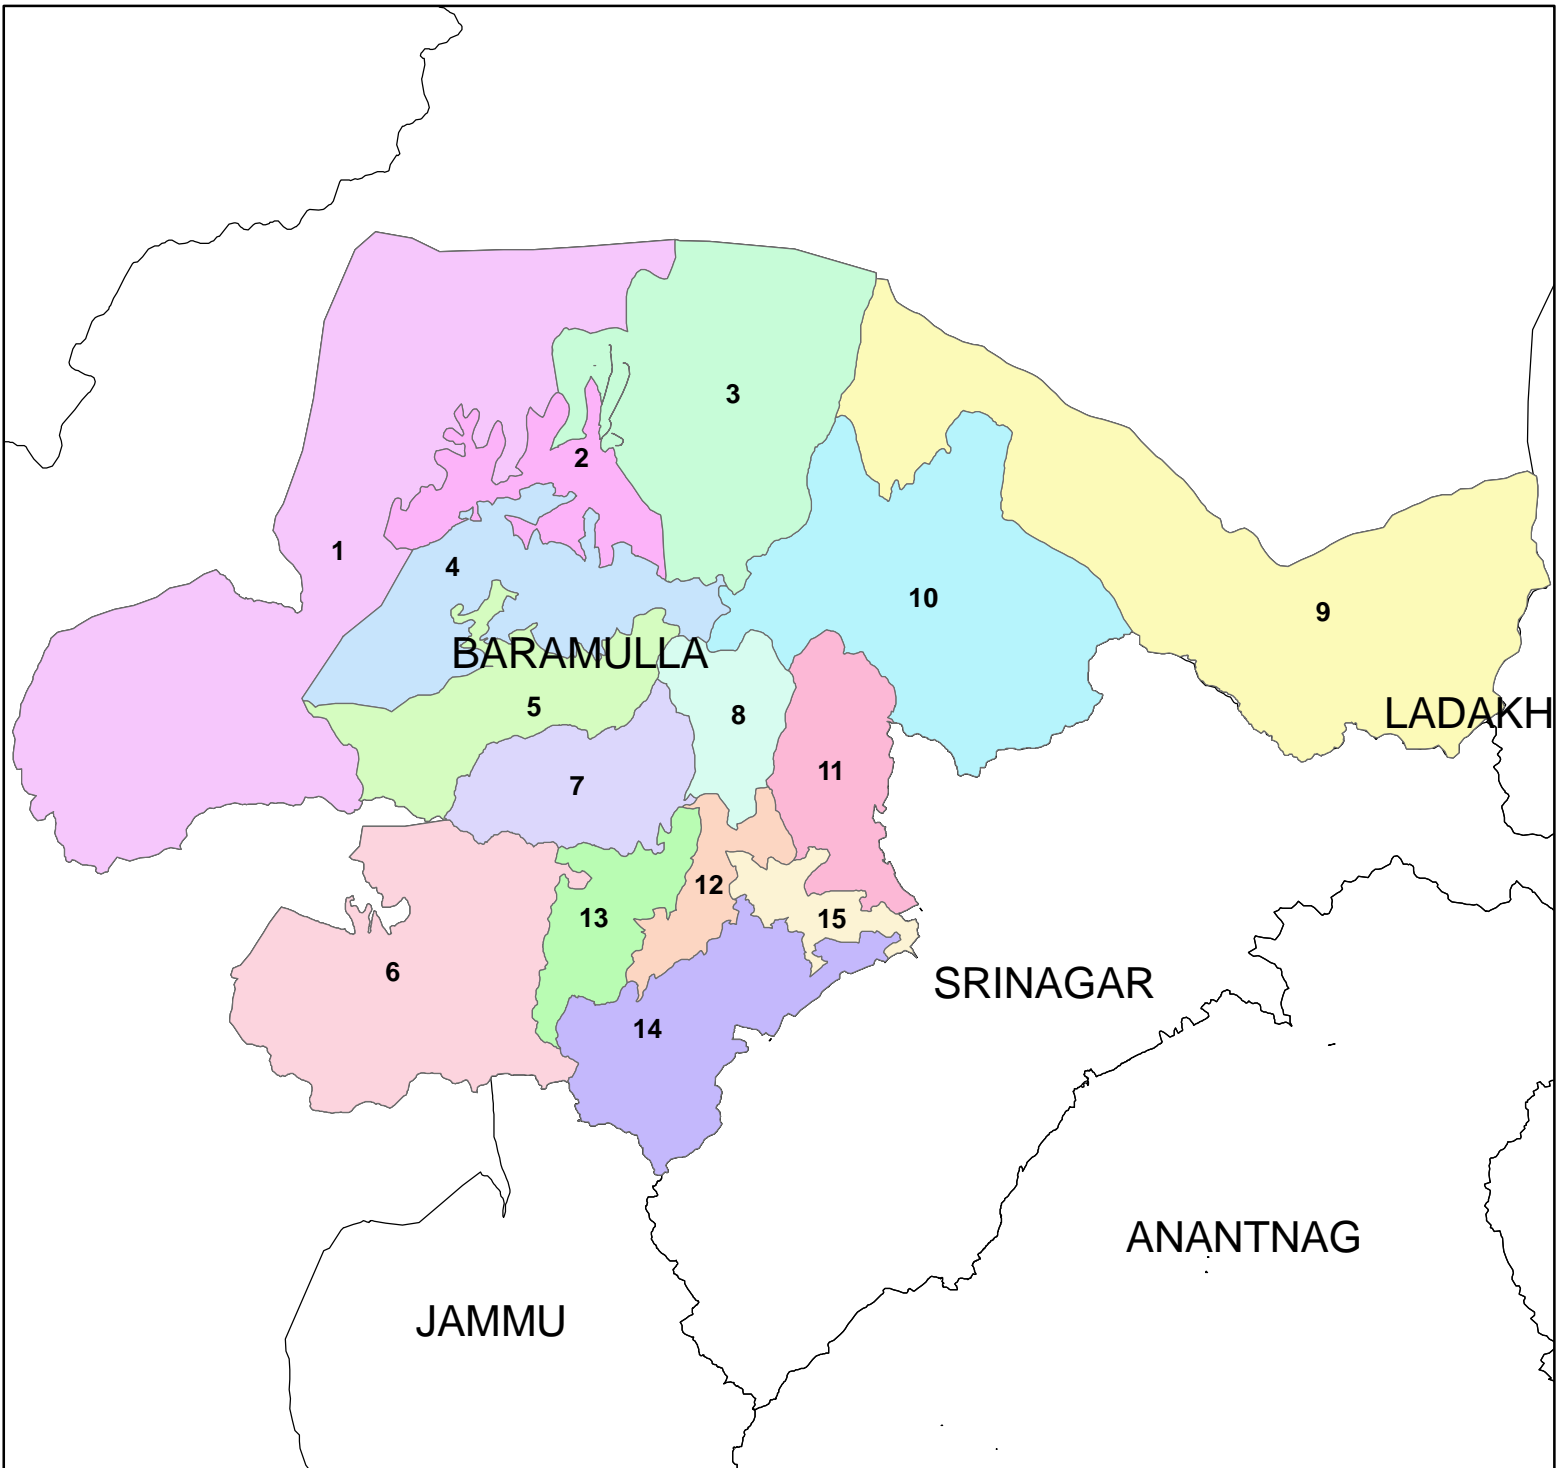

# MAP SHOWING BARAMULLA PARLIAMENTARY CONSTITUENCY

Map not to scale

Prepared by NIC J&K

## AC's OF BARAMULLA PC

 BANDIPORA	 LOLAB
 BARAMULA	 PATTAN
 GULMARG	 RAFIABAD
 GUREZ	 SANGRAMA
 HANDWARA	 SONAWARI
 KARNAH	 SOPORE
 KUPWARA	 URI
 LANGATE	