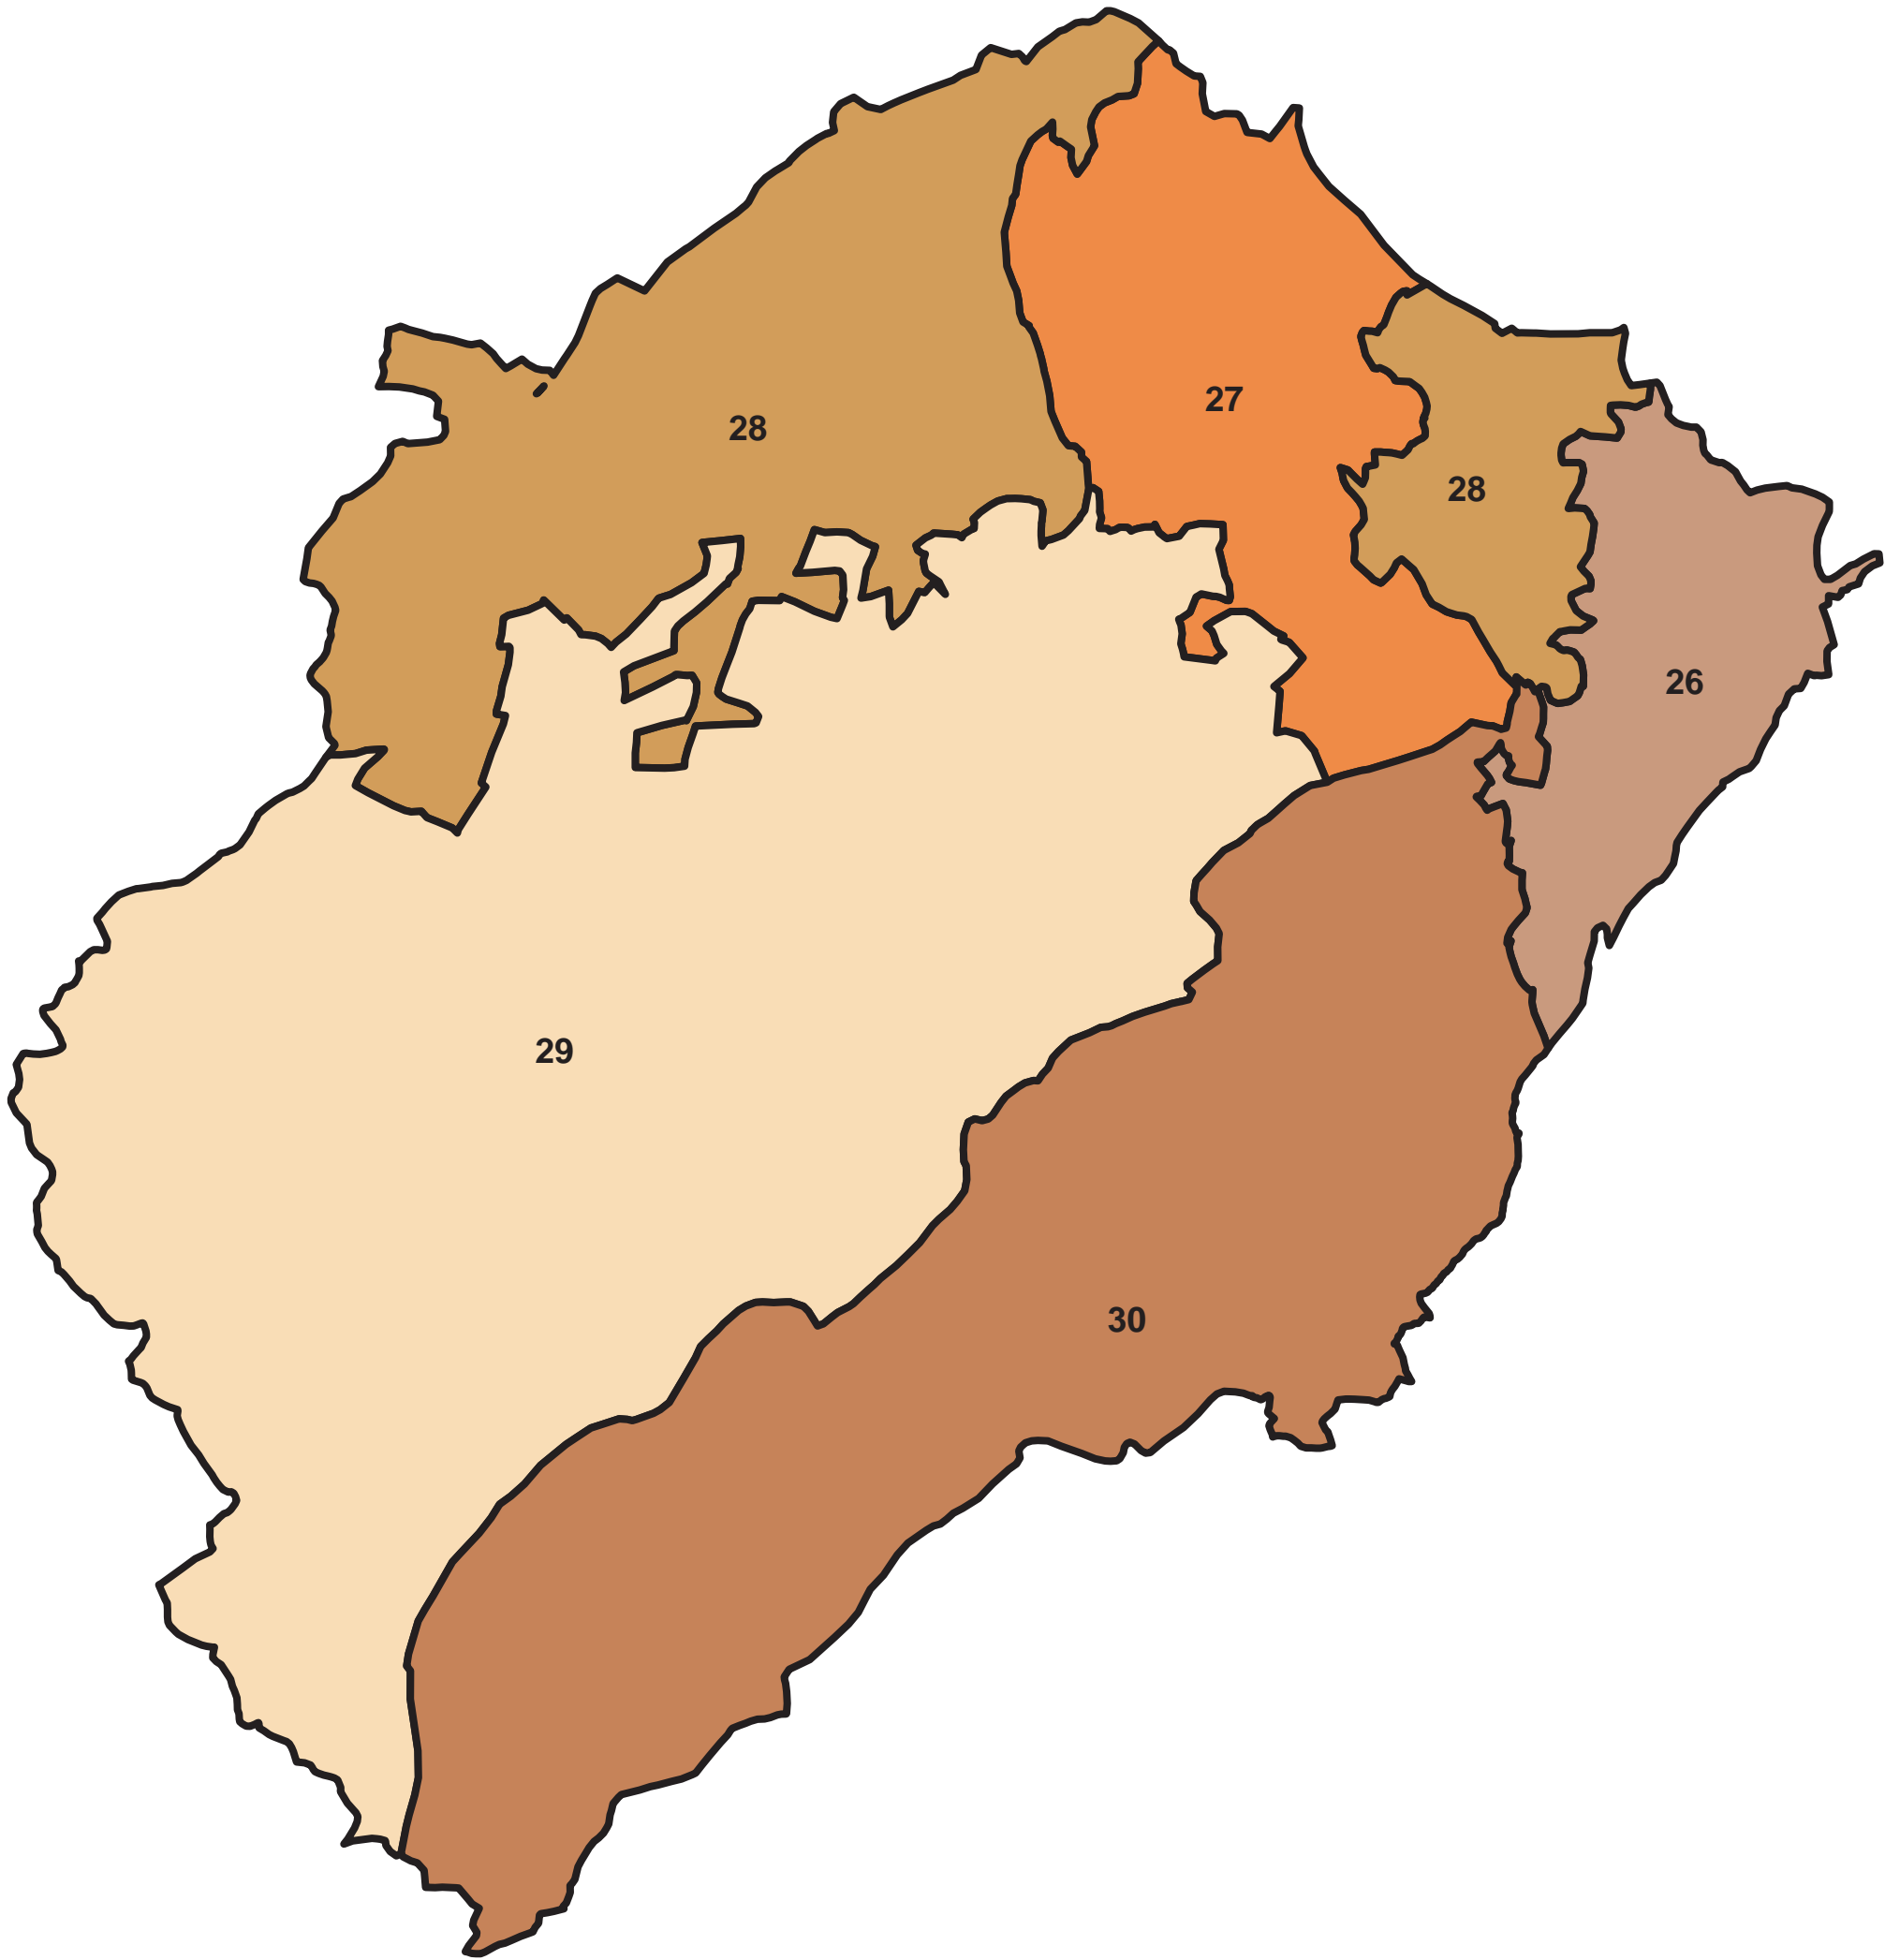

# MAP SHOWING THE ASSEMBLY SEGMENTS OF DISTRICT BUDGAM

Map not to scale

## BUDGAM ASSEMBLY SEGMENT

-  26-CHADOORA
-  27-BUDGAM
-  28-BEERWAH
-  29-KHAN SAHEEB
-  30-CHARAR SHARIEF

Prepared by NIC J&K