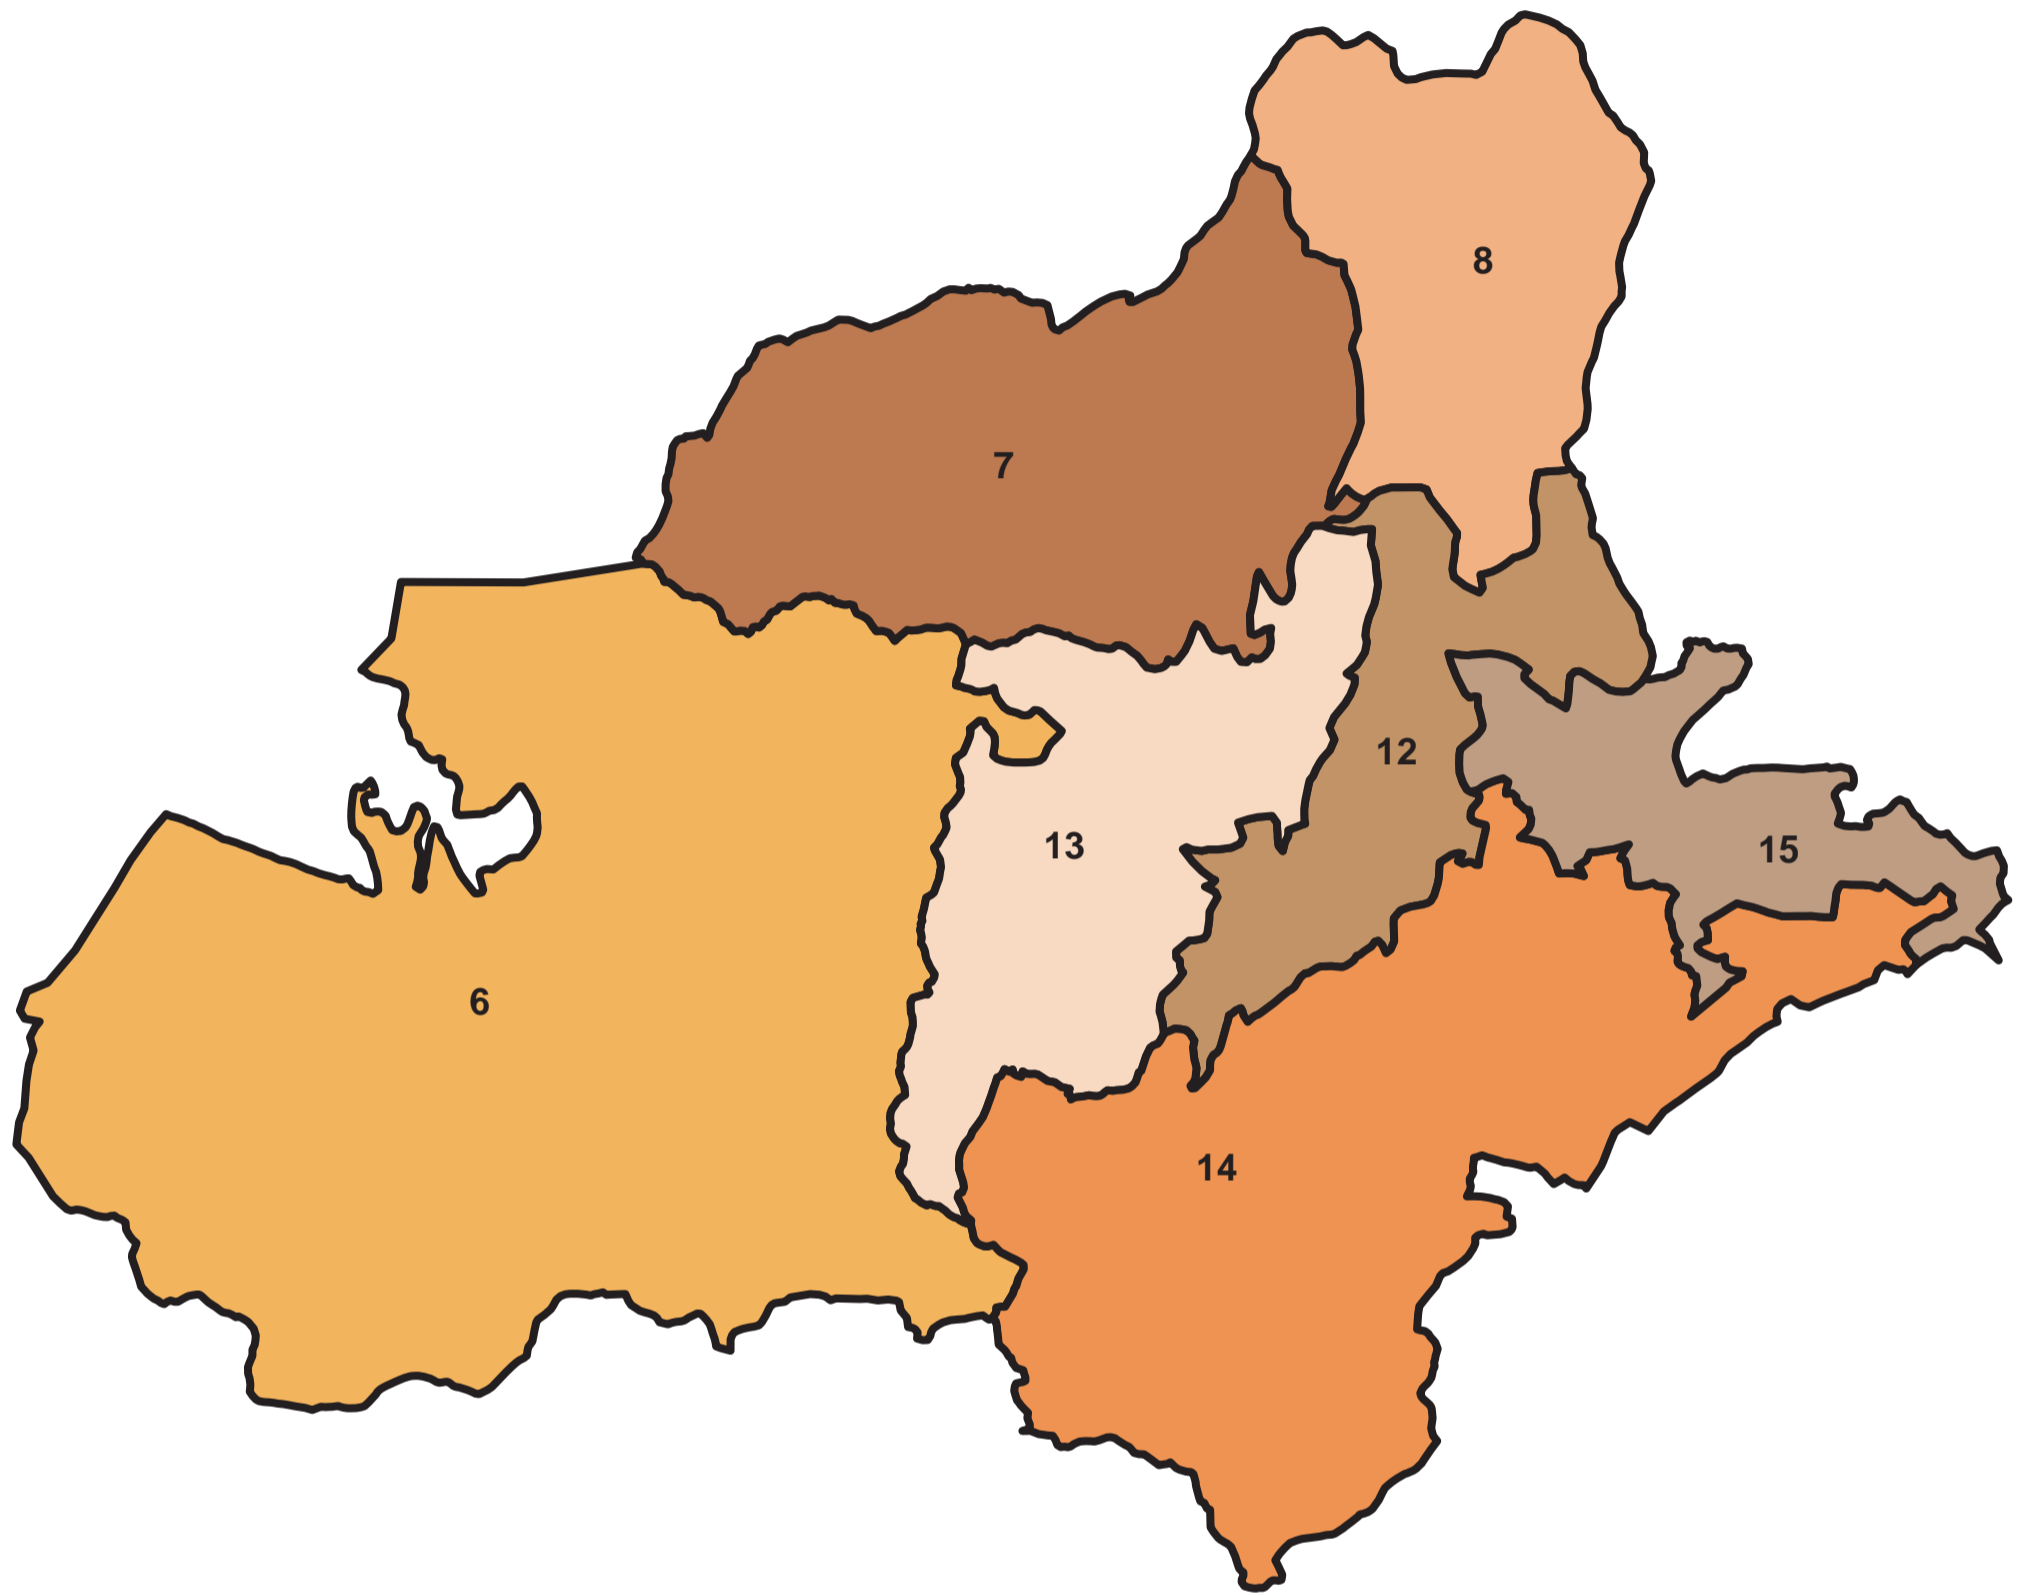

# MAP SHOWING THE ASSEMBLY SEGMENTS OF DISTRICT BARAMULLA

## BARAMULLA ASSEMBLY CONSTITUENCIES

Map not to scale

- 6-URI
- 7-RAFIABAD
- 8-SOPORE
- 12-SANGRAMA
- 13-BARAMULLA
- 14-GULMARG
- 15-PATTAN

Prepared by NIC J&K